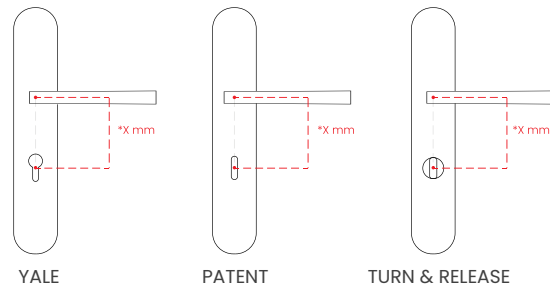

CAN I ADD ESCUTCHEONS OR PRIVACY TURN & RELEASE ON BACKPLATES?

Yes, you only have to tell us the type of escutcheon (yale or patent) or the type of privacy turn & release, and indicate the dimensions between centres*.