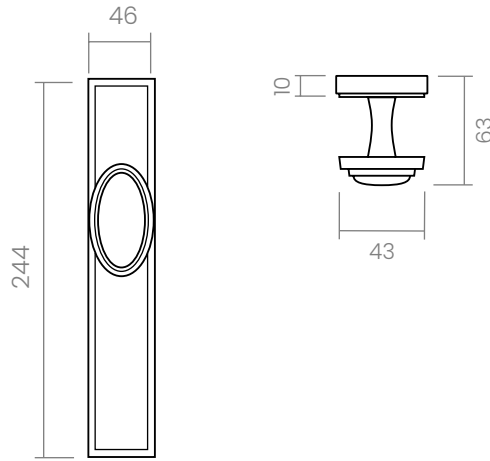

INFO. SPECIFICATIONS

Set of forged brass handles with an 10 mm thick rectangular backplate. Suitable for interior and exterior doors with a thickness between 35-50mm (Groël's standard size)* and with any type of lock.

For wider doors (50mm and above) and/or glass doors, please contact our customer service.

CAN I ADD ESCUTCHEONS OR PRIVACY TURN & RELEASE ON BACKPLATES?

Yes, you only have to tell us the type of escutcheon (yale or patent) or the type of privacy turn & release, and indicate the dimensions between centres*.

*X= Distance between centres

INFO. FINISHES & SKU

	PWNB | Powercoat polished nickel	580-PC2-PWNB	
	PWLP | Powercoat polished brass	580-PC2-PWLP	
	PWLS | Powercoat satin brass	580-PC2-PWLS	

INFO. INCLUDED

- **2x** Lever handles on a rectangular backplate
- **1x** Square spindle
- **1x** Bag of screws

INFO. CARE INSTRUCTIONS

Clean with a dry cloth. Do not use brass cleaner as it might affect the protective coating.

INFO. DISCLAIMER

Always seek the advice of professionals when installing these handles. Groël is not responsible for any inadequate installation that may damage the integrity of the product. Finishes other than Groël's Powercoat are not recommended for wet or humid environments.

Made of solid brass

Powercoat LIFELONG GUARANTEE