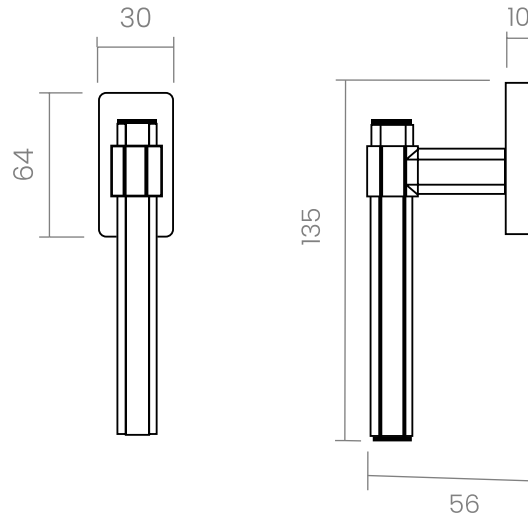

UNLACQUERED BRASS

INFO. SPECIFICATIONS

A forged brass window handle with a rectangular rose with a window mechanism.

INFO. FINISHES & SKU

	PWGT | <i>Powercoat graphite</i>	616-GC-PWGT	
	PWIX | <i>Powercoat inox</i>	616-GC-PWIX	
	PWLS | <i>Powercoat satin brass</i>	616-GC-PWLS	
	LSB | <i>Unlacquered brass</i>	616-GC-LSB	
	OB | <i>Old brass</i>	616-GC-OB	

INFO. INCLUDED

- **1x** Window handle
- **1x** Rectangular window mechanism
- **1x** Bag of screws

INFO. CARE INSTRUCTIONS

Clean with a dry cloth. Do not use brass cleaner as it might affect the protective coating.

INFO. DISCLAIMER

Always seek the advice of professionals when installing these handles. Groël is not responsible for any inadequate installation that may damage the integrity of the product. Finishes other than Groël's Powercoat are not recommended for wet or humid environments.

Made of solid brass

Powercoat LIFELONG GUARANTEE

Unlacquered