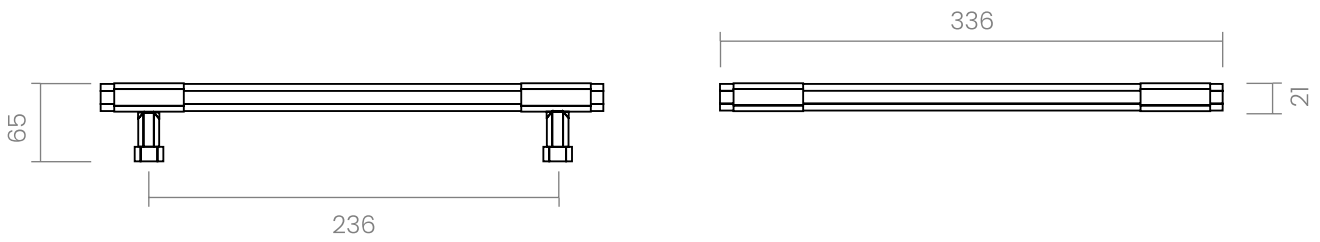

UNLACQUERED BRASS

INFO. SPECIFICATIONS

A forged brass pull handle suitable for doors and sliding doors, wardrobes, cabinets, etc.

Pulls are sold individually but they come prepared with the necessary accessories to install one in front of the other if you purchase 2 units.

INFO. FINISHES & SKU

	PWGT | <i>Powercoat graphite</i>	616-M-PWGT	
	PWIX | <i>Powercoat inox</i>	616-M-PWIX	
	PWLS | <i>Powercoat satin brass</i>	616-M-PWLS	
	OB | <i>Old brass</i>	616-M-OB	
	LSB | <i>Unlacquered brass</i>	616-M-LSB	

INFO. INCLUDED

- **1x** Pull handle
- **1x** Simple fixing

INFO. CARE INSTRUCTIONS

Clean with a dry cloth. Do not use brass cleaner as it might affect the protective coating.

INFO. DISCLAIMER

Always seek the advice of professionals when installing these handles. Groël is not responsible for any inadequate installation that may damage the integrity of the product. Finishes other than Groël's Powercoat are not recommended for wet or humid environments.

Made of solid brass

Powercoat LIFELONG GUARANTEE

Unlacquered