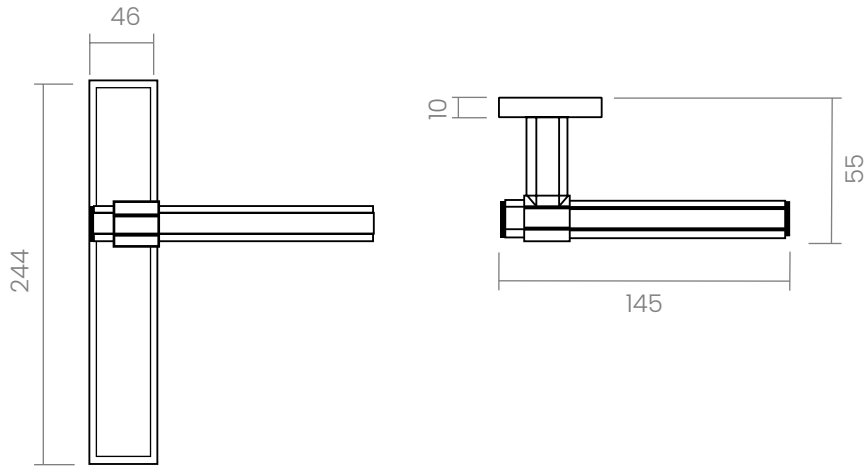

groël

INFO. SPECIFICATIONS

Set of forged brass handles with an 10 mm thick rectangular backplate. Suitable for interior and exterior doors with a thickness between 35-50mm (Groël's standard size)* and with any type of lock.

For wider doors (50mm and above) and/or glass doors, please contact our customer service.

CAN I ADD ESCUTCHEONS OR PRIVACY TURN & RELEASE ON BACKPLATES?

Yes, you only have to tell us the type of escutcheon (yale or patent) or the type of privacy turn & release, and indicate the dimensions between centres*.