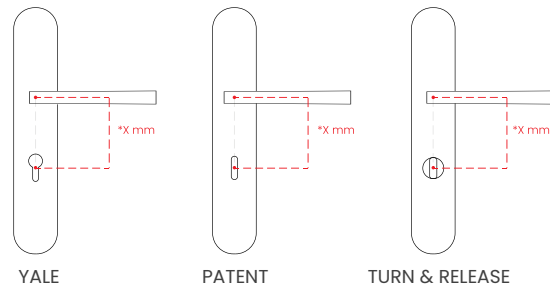

*X= Distance between centres

INFO. FINISHES & SKU

	PWLS | Powercoat satin brass	616-PC2-PWLS	
	PWGT | Powercoat graphite	616-PC2-PWGT	
	PWIX | Powercoat inox	616-PC2-PWIX	
	LSB | Unlacquered brass	616-PC2-LSB	
	OB | Old brass	616-PC2-OB	

INFO. INCLUDED

- **2x** Lever handles on a rectangular backplate
- **1x** Square spindle
- **1x** Bag of screws

INFO. CARE INSTRUCTIONS

Clean with a dry cloth. Do not use brass cleaner as it might affect the protective coating.

INFO. DISCLAIMER

Always seek the advice of professionals when installing these handles. Groël is not responsible for any inadequate installation that may damage the integrity of the product. Finishes other than Groël's Powercoat are not recommended for wet or humid environments.

Made of solid brass

Powercoat LIFELONG GUARANTEE

Unlacquered