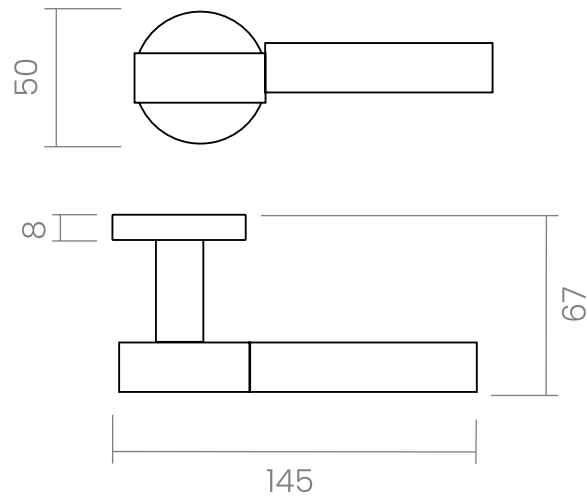

groël

INFO. SPECIFICATIONS

Set of forged brass handles with an 8 mm thick round rose. Suitable for interior and exterior doors with a thickness between 35-50mm (Groël's standard size)* and with any type of lock.

For wider doors (50mm and above) and/or glass doors, please contact our customer service.

INFO. FINISHES & SKU

OB | *Matt bronze*

622-R8-OB

INFO. INCLUDED

2x Lever handles with round rose

1x Square spindle

1x Bag of screws

INFO. CARE INSTRUCTIONS

Clean with a dry cloth. Do not use brass cleaner as it might affect the protective coating.

INFO. DISCLAIMER

Always seek the advice of professionals when installing these handles.

Groël is not responsible for any inadequate installation that may damage the integrity of the product. Finishes other than Groël's Powercoat are not recommended for wet or humid environments.

Production processes follow ecological norms.

Made of solid brass

Unlacquered