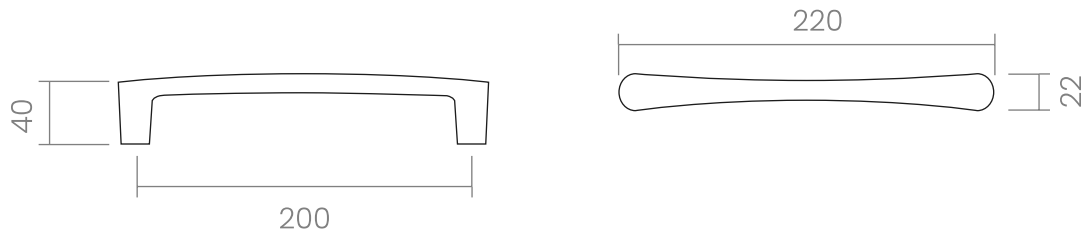

BROWN

MATT BLACK

INFO. SPECIFICATIONS

A forged brass pull handle suitable for doors and sliding doors, wardrobes, cabinets, etc.

Pulls are sold individually but they come prepared with the necessary accessories to install one in front of the other if you purchase 2 units.

INFO. FINISHES & SKU

	LP	Polished brass	801-M-LP	
	LS	Satin brass	801-M-LS	
	CR	Polished chrome	801-M-CR	
	CS	Satin chrome	801-M-CS	
	NS	Satin nickel	801-M-NS	
	BO	Matt bronze	801-M-BO	
	BK	Matt black	801-M-BK	
	MR	Brown	801-M-MR	
	FU	Fumé	801-M-FU	

INFO. INCLUDED

- **1x** Pull handle
- **1x** Simple fixing

INFO. CARE INSTRUCTIONS

Clean with a dry cloth. Do not use brass cleaner as it might affect the protective coating.

INFO. DISCLAIMER

Always seek the advice of professionals when installing these handles. Groël is not responsible for any inadequate installation that may damage the integrity of the product. Finishes other than Groël's Powercoat are not recommended for wet or humid environments.

Made of solid brass

Chrome III 15 YEARS GUARANTEE

Paint 15 YEARS GUARANTEE

Varnish