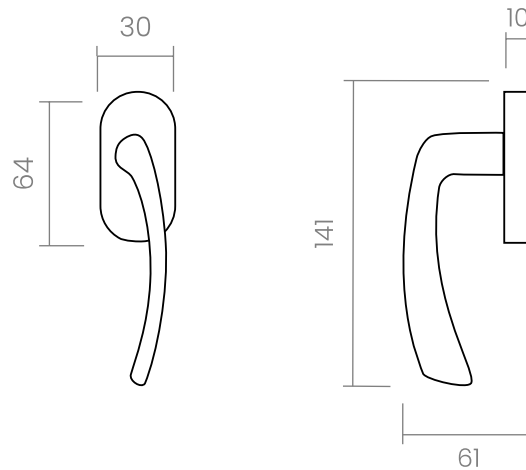

POLISHED BRASS

INFO. SPECIFICATIONS

A forged brass window handle with an oval rose with a window mechanism.

INFO. FINISHES & SKU

	LP	Polished brass	804-G-LP	
	LS	Satin brass	804-G-LS	
	CR	Polished chrome	804-G-CR	
	CS	Satin chrome	804-G-CS	
	NS	Satin nickel	804-G-NS	

INFO. INCLUDED

- **1x** Window handle on an oval rose
- **1x** Bag of screws

INFO. CARE INSTRUCTIONS

Clean with a dry cloth. Do not use brass cleaner as it might affect the protective coating.

INFO. DISCLAIMER

Always seek the advice of professionals when installing these handles. Groël is not responsible for any inadequate installation that may damage the integrity of the product. Finishes other than Groël's Powercoat are not recommended for wet or humid environments.

Production processes follow ecological norms.

Made of solid brass

Chrome III 15 YEARS GUARANTEE

Varnish