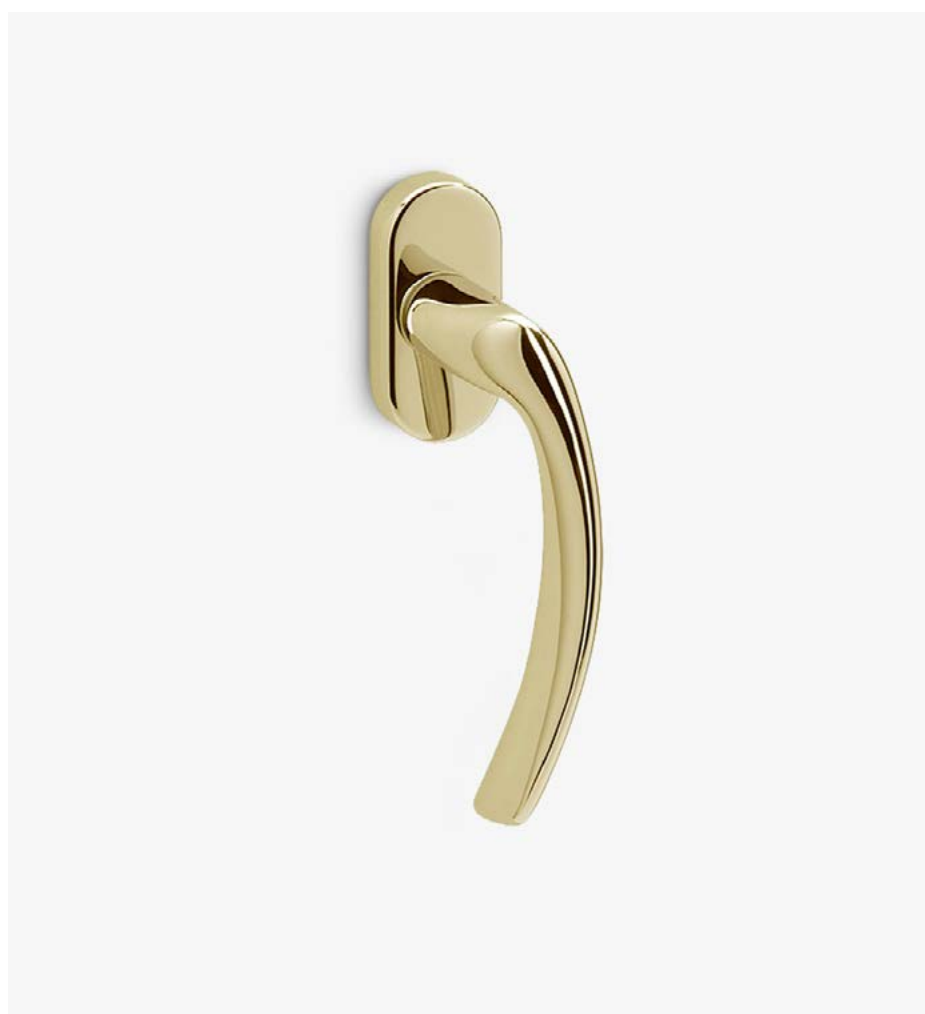

## Idea

The silence of an immaculate curve.

The Idea window handle design, minimalist and with a soft profile, is presented on an oval mechanism. This Italian window handle design made in forged brass is conceived in several finishes. Ideal for those environments in which a curve projecting minimalism is sought.

*Available in 5 finishes.*

**SATIN BRASS**

**POLISHED CHROME**

**SATIN CHROME**

**SATIN NICKEL**

**POLISHED BRASS**

### INFO. SPECIFICATIONS

A forged brass window handle with an oval rose with a window mechanism.

### INFO. INCLUDED

- 1x** Window handle on an oval rose
- 1x** Bag of screws