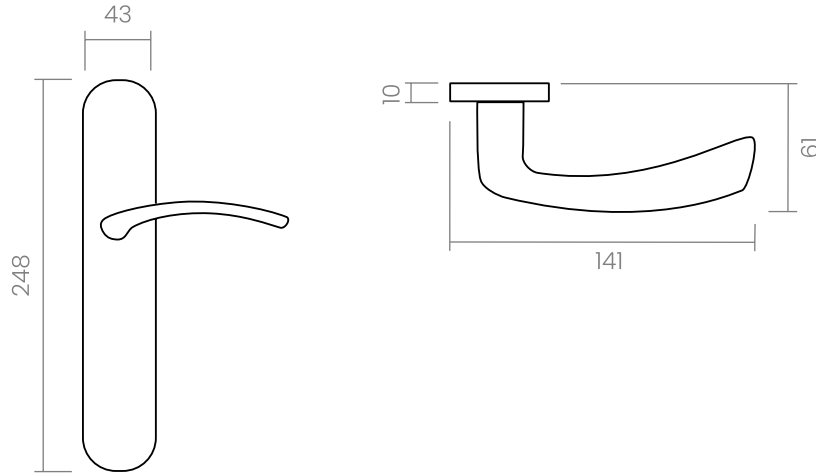

groël

INFO. SPECIFICATIONS

Set of forged brass handles with an 10 mm thick oval backplate. Suitable for interior and exterior doors with a thickness between 35-50mm (Groël's standard size)* and with any type of lock.

For wider doors (50mm and above) and/or glass doors, please contact our customer service.

CAN I ADD ESCUTCHEONS OR PRIVACY TURN & RELEASE ON BACKPLATES?

Yes, you only have to tell us the type of escutcheon (yale or patent) or the type of privacy turn & release, and indicate the dimensions between centres*.