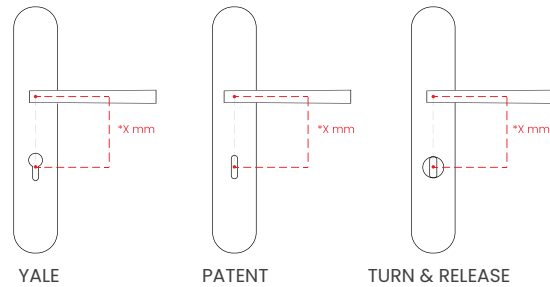

*X= Distance between centres

INFO. FINISHES & SKU

	LP Polished brass	804-P-LP	
	LS Satin brass	804-P-LS	
	CR Polished chrome	804-P-CR	
	CS Satin chrome	804-P-CS	
	NS Satin nickel	804-P-NS	

INFO. INCLUDED

- **2x** Lever handles on an oval backplate
- **1x** Square spindle
- **1x** Bag of screws

INFO. CARE INSTRUCTIONS

Clean with a dry cloth. Do not use brass cleaner as it might affect the protective coating.

INFO. DISCLAIMER

Always seek the advice of professionals when installing these handles. Groël is not responsible for any inadequate installation that may damage the integrity of the product. Finishes other than Groël's Powercoat are not recommended for wet or humid environments.

Made of solid brass

Chrome III 15 YEARS GUARANTEE

Varnish