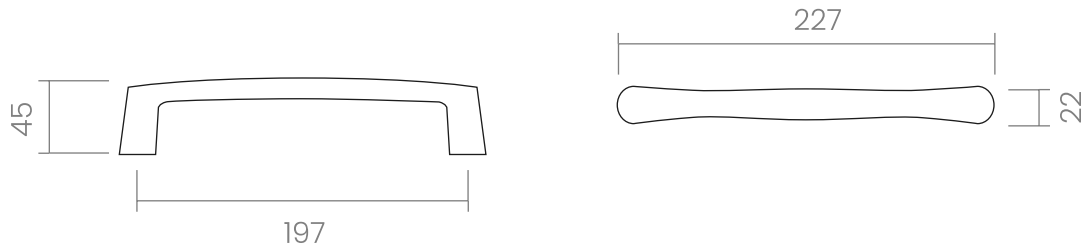

ANTIQUÉ BRASS

EFFETTO FERRO

INFO. SPECIFICATIONS

A forged brass pull handle suitable for doors and sliding doors, wardrobes, cabinets, etc.

Pulls are sold individually but they come prepared with the necessary accessories to install one in front of the other if you purchase 2 units.

INFO. FINISHES & SKU

	LP	Polished brass	805-M-LP	
	LS	Satin brass	805-M-LS	
	CR	Polished chrome	805-M-CR	
	CS	Satin chrome	805-M-CS	
	NS	Satin nickel	805-M-NS	
	BO	Matt bronze	805-M-BO	
	AQ	Antique brass	805-M-AQ	
	HI	Effetto ferro	805-M-HI	
	FU	Fumé	805-M-FU	

INFO. INCLUDED

- **1x** Pull handle
- **1x** Simple fixing

INFO. CARE INSTRUCTIONS

Clean with a dry cloth. Do not use brass cleaner as it might affect the protective coating.

INFO. DISCLAIMER

Always seek the advice of professionals when installing these handles. Groël is not responsible for any inadequate installation that may damage the integrity of the product. Finishes other than Groël's Powercoat are not recommended for wet or humid environments.

Made of solid brass

Chrome III 15 YEARS GUARANTEE