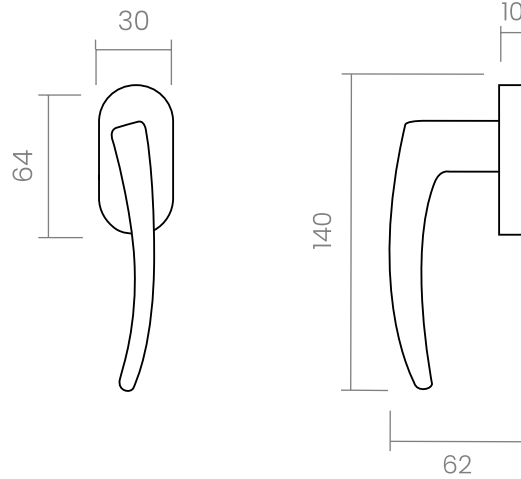

POWERCOAT POLISHED BRASS

INFO. SPECIFICATIONS

A forged brass window handle with an oval rose with a window mechanism.

INFO. FINISHES & SKU

	PWLP | Powercoat polished brass	806-G-PWLP	
	PWLS | Powercoat satin brass	806-G-PWLS	
	PWIX | Powercoat inox	806-G-PWIX	
	CR | Polished chrome	806-G-CR	
	CS | Satin chrome	806-G-CS	

INFO. INCLUDED

- **1x** Window handle on an oval rose
- **1x** Bag of screws

INFO. CARE INSTRUCTIONS

Clean with a dry cloth. Do not use brass cleaner as it might affect the protective coating.

INFO. DISCLAIMER

Always seek the advice of professionals when installing these handles.
Groël is not responsible for any inadequate installation that may damage the integrity of the product.
Finishes other than Groël's Powercoat are not recommended for wet or humid environments.

Production processes follow ecological norms.

Made of solid brass

Powercoat LIFELONG GUARANTEE

Chrome III 15 YEARS GUARANTEE