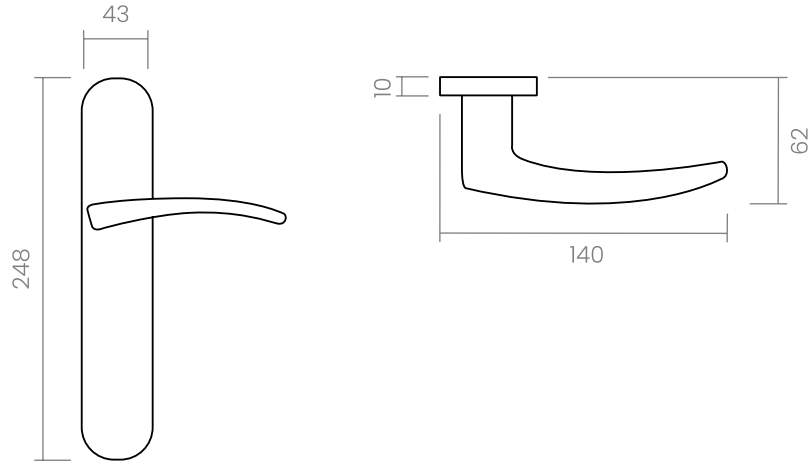

groël

INFO. SPECIFICATIONS

Set of forged brass handles with an 10 mm thick oval backplate. Suitable for interior and exterior doors with a thickness between 35-50mm (Groël's standard size)* and with any type of lock.

For wider doors (50mm and above) and/or glass doors, please contact our customer service.

CAN I ADD ESCUTCHEONS OR PRIVACY TURN & RELEASE ON BACKPLATES?

Yes, you only have to tell us the type of escutcheon (yale or patent) or the type of privacy turn & release, and indicate the dimensions between centres*.