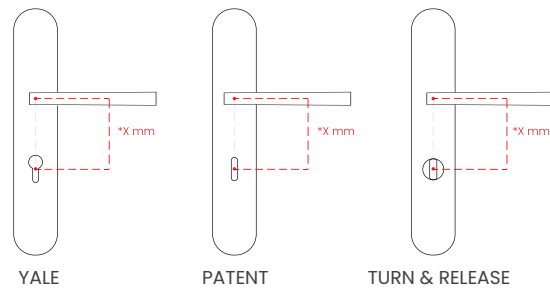

*X= Distance between centres

INFO. FINISHES & SKU

	PWLP | Powercoat polished brass	806-P-PWLP	
	PWLS | Powercoat satin brass	806-P-PWLS	
	PWIX | Powercoat inox	806-P-PWIX	
	CR | Polished chrome	806-P-CR	
	CS | Satin chrome	806-P-CS	

INFO. INCLUDED

- **2x** Lever handles on an oval backplate
- **1x** Square spindle
- **1x** Bag of screws

INFO. CARE INSTRUCTIONS

Clean with a dry cloth. Do not use brass cleaner as it might affect the protective coating.

INFO. DISCLAIMER

Always seek the advice of professionals when installing these handles. Groël is not responsible for any inadequate installation that may damage the integrity of the product. Finishes other than Groël's Powercoat are not recommended for wet or humid environments.

Made of solid brass

Powercoat LIFELONG GUARANTEE

Chrome III 15 YEARS GUARANTEE