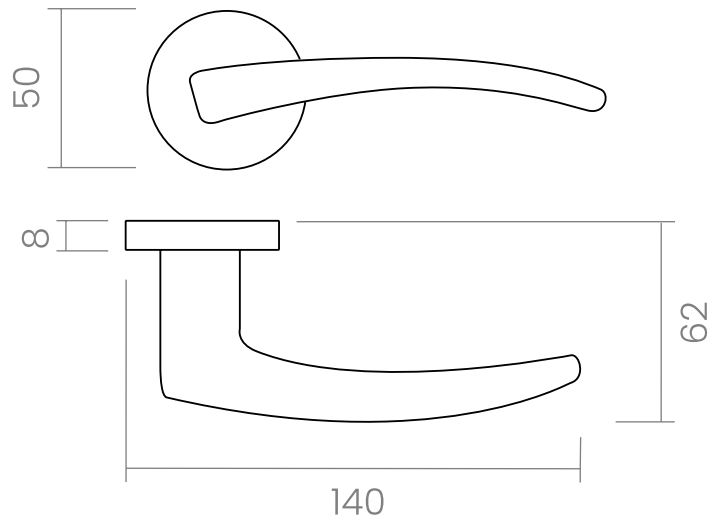

groël

INFO. SPECIFICATIONS

Set of forged brass handles with an 8 mm thick round rose. Suitable for interior and exterior doors with a thickness between 35-50mm (Groël's standard size)* and with any type of lock.

For wider doors (50mm and above) and/or glass doors, please contact our customer service.

INFO. FINISHES & SKU

	PWLP | <i>Powercoat polished brass</i>	806-R8-PWLP	
	PWLS | <i>Powercoat satin brass</i>	806-R8-PWLS	
	PWIX | <i>Powercoat inox</i>	806-R8-PWIX	
	CR | <i>Polished chrome</i>	806-R8-CR	
	CS | <i>Satin chrome</i>	806-R8-CS	

INFO. INCLUDED

- **2x** Lever handles with round rose
- **1x** Square spindle
- **1x** Bag of screws

INFO. CARE INSTRUCTIONS

Clean with a dry cloth. Do not use brass cleaner as it might affect the protective coating.

INFO. DISCLAIMER

Always seek the advice of professionals when installing these handles. Groël is not responsible for any inadequate installation that may damage the integrity of the product. Finishes other than Groël's Powercoat are not recommended for wet or humid environments.

Made of solid brass

Powercoat LIFELONG GUARANTEE

Chrome III 15 YEARS GUARANTEE