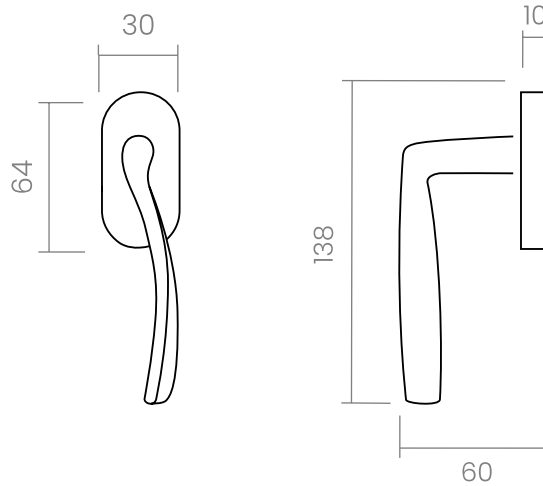

POLISHED CHROME / SATIN CHROME

INFO. SPECIFICATIONS

A forged brass window handle with an oval rose with a window mechanism.

INFO. FINISHES & SKU

	LSLP | <i>Powercoat polished brass</i>	807-G-LSLP	
	MRLS | <i>Powercoat satin brass</i>	807-G-MRLS	
	CRCS | <i>Powercoat inox</i>	807-G-CRCS	
	CR | <i>Polished chrome</i>	807-G-CR	
	CS | <i>Satin chrome</i>	807-G-CS	

INFO. INCLUDED

- **1x** Window handle on an oval rose
- **1x** Bag of screws

INFO. CARE INSTRUCTIONS

Clean with a dry cloth. Do not use brass cleaner as it might affect the protective coating.

INFO. DISCLAIMER

Always seek the advice of professionals when installing these handles.
Groël is not responsible for any inadequate installation that may damage the integrity of the product.
Finishes other than Groël's Powercoat are not recommended for wet or humid environments.

Made of solid brass

Chrome III 15 YEARS GUARANTEE

Varnish