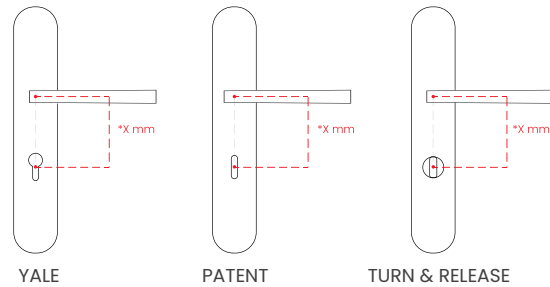

*X= Distance between centres

INFO. FINISHES & SKU

	MRMF	Brown / Ivory	808-P-MRMF
	MRBL	Brown / White	808-P-MRBL
	LPMF	Polished brass / Ivory	808-P-LPMF
	LPBL	Polished brass / White	808-P-LPBL

INFO. INCLUDED

- **2x** Lever handles on an oval backplate
- **1x** Square spindle
- **1x** Bag of screws

INFO. CARE INSTRUCTIONS

Clean with a dry cloth. Do not use brass cleaner as it might affect the protective coating.

INFO. DISCLAIMER

Always seek the advice of professionals when installing these handles. Groël is not responsible for any inadequate installation that may damage the integrity of the product. Finishes other than Groël's Powercoat are not recommended for wet or humid environments.

Made of solid brass

Varnish