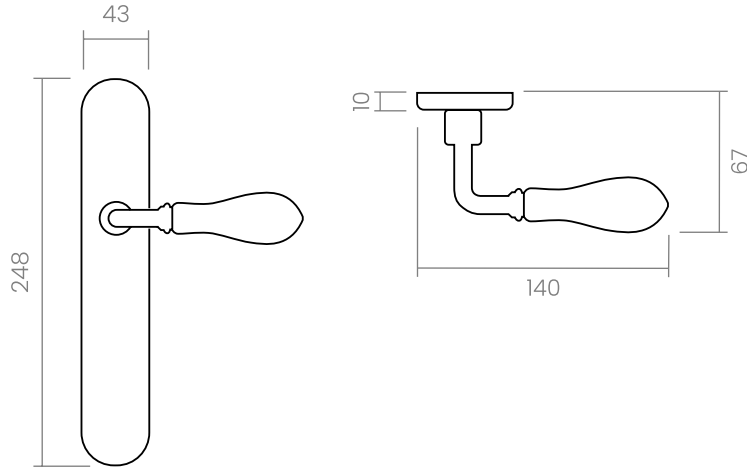

groël

INFO. SPECIFICATIONS

Set of forged brass handles with an 10 mm thick oval backplate. Suitable for interior and exterior doors with a thickness between 35-50mm (Groël's standard size)* and with any type of lock.

For wider doors (50mm and above) and/or glass doors, please contact our customer service.

CAN I ADD ESCUTCHEONS OR PRIVACY TURN & RELEASE ON BACKPLATES?

Yes, you only have to tell us the type of escutcheon (yale or patent) or the type of privacy turn & release, and indicate the dimensions between centres*.