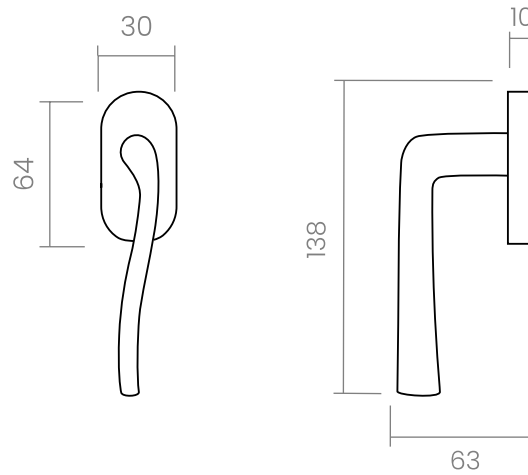

POWERCOAT POLISHED BRASS

INFO. SPECIFICATIONS

A forged brass window handle with an oval rose with a window mechanism.

INFO. FINISHES & SKU

	PWLP | <i>Powercoat polished brass</i>	811-G-PWLP	
	PWLS | <i>Powercoat satin brass</i>	811-G-PWLS	
	PWIX | <i>Powercoat inox</i>	811-G-PWIX	
	CR | <i>Polished chrome</i>	811-G-CR	
	CS | <i>Satin chrome</i>	811-G-CS	

INFO. INCLUDED

- **1x** Window handle on an oval rose
- **1x** Bag of screws

INFO. CARE INSTRUCTIONS

Clean with a dry cloth. Do not use brass cleaner as it might affect the protective coating.

INFO. DISCLAIMER

Always seek the advice of professionals when installing these handles. Groël is not responsible for any inadequate installation that may damage the integrity of the product. Finishes other than Groël's Powercoat are not recommended for wet or humid environments.

Made of solid brass

Powercoat LIFELONG GUARANTEE

Chrome III 15 YEARS GUARANTEE