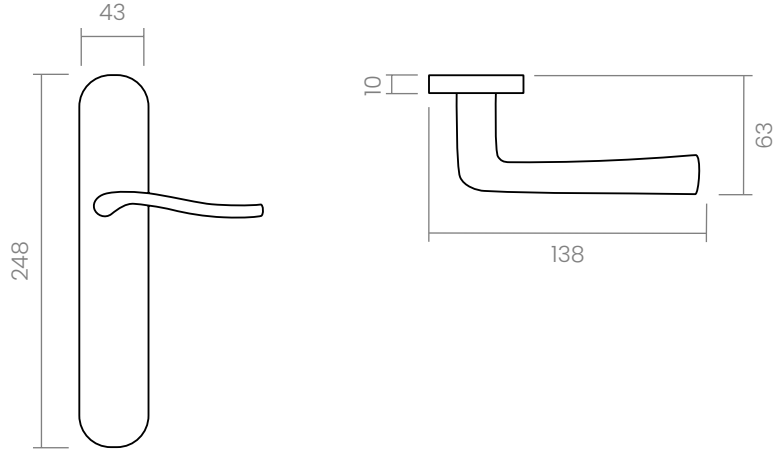

POWERCOAT POLISHED BRASS

INFO. SPECIFICATIONS

Set of forged brass handles with an 10 mm thick oval backplate. Suitable for interior and exterior doors with a thickness between 35-50mm (Groël's standard size)* and with any type of lock.

For wider doors (50mm and above) and/or glass doors, please contact our customer service.

CAN I ADD ESCUTCHEONS OR PRIVACY TURN & RELEASE ON BACKPLATES?

Yes, you only have to tell us the type of escutcheon (yale or patent) or the type of privacy turn & release, and indicate the dimensions between centres*.