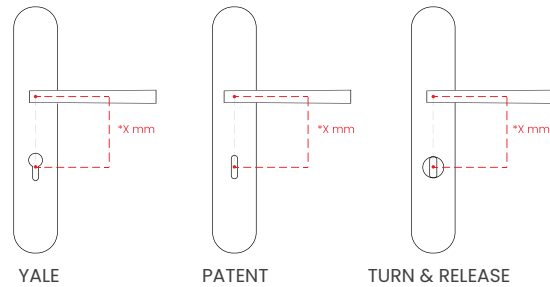

*X= Distance between centres

INFO. FINISHES & SKU

	PWLP | Powercoat polished brass	811-P-PWLP	
	PWLS | Powercoat satin brass	811-P-PWLS	
	PWIX | Powercoat inox	811-P-PWIX	
	CR | Polished chrome	811-P-CR	
	CS | Satin chrome	811-R8-CS	

INFO. INCLUDED

- **2x** Lever handles on an oval backplate
- **1x** Square spindle
- **1x** Bag of screws

INFO. CARE INSTRUCTIONS

Clean with a dry cloth. Do not use brass cleaner as it might affect the protective coating.

INFO. DISCLAIMER

Always seek the advice of professionals when installing these handles. Groël is not responsible for any inadequate installation that may damage the integrity of the product. Finishes other than Groël's Powercoat are not recommended for wet or humid environments.

Made of solid brass

Powercoat LIFELONG GUARANTEE

Chrome III 15 YEARS GUARANTEE