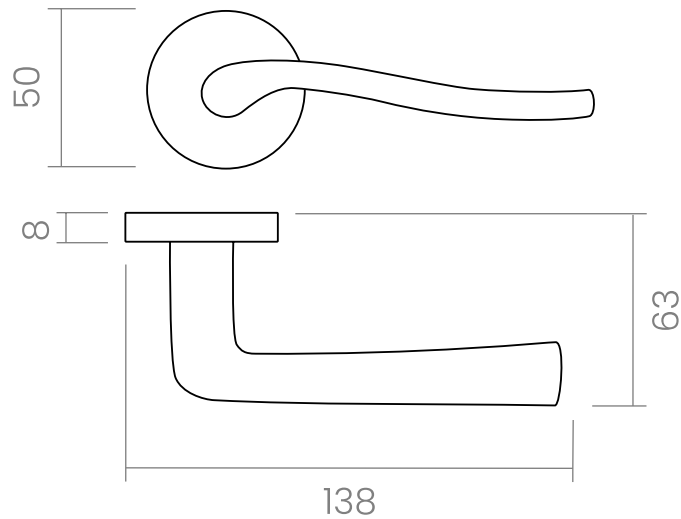

groël

INFO. SPECIFICATIONS

Set of forged brass handles with an 8 mm thick round rose. Suitable for interior and exterior doors with a thickness between 35-50mm (Groël's standard size)* and with any type of lock.

For wider doors (50mm and above) and/or glass doors, please contact our customer service.

INFO. FINISHES & SKU

	PWLP | Powercoat polished brass	811-R8-PWLP	
	PWLS | Powercoat satin brass	811-R8-PWLS	
	PWIX | Powercoat inox	811-R8-PWIX	
	CR | Polished chrome	811-R8-CR	
	CS | Satin chrome	811-R8-CS	

INFO. INCLUDED

- **2x** Lever handles with round rose
- **1x** Square spindle
- **1x** Bag of screws

INFO. CARE INSTRUCTIONS

Clean with a dry cloth. Do not use brass cleaner as it might affect the protective coating.

INFO. DISCLAIMER

Always seek the advice of professionals when installing these handles. Groël is not responsible for any inadequate installation that may damage the integrity of the product. Finishes other than Groël's Powercoat are not recommended for wet or humid environments.

Made of solid brass

Powercoat LIFELONG GUARANTEE

Chrome III 15 YEARS GUARANTEE