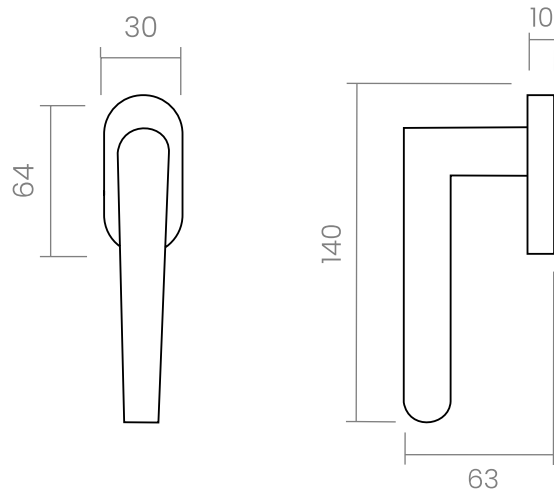

MATT BLACK

INFO. SPECIFICATIONS

A forged brass window handle with an oval rose with a window mechanism.

INFO. FINISHES & SKU

	PWLP | Powercoat polished brass	812-G-PWLP	
	PWLS | Powercoat satin brass	812-G-PWLS	
	PWIX | Powercoat inox	812-G-PWIX	
	PWGT | Powercoat graphite	812-G-PWGT	
	CR | Polished chrome	812-G-CR	
	CS | Satin chrome	812-G-CS	
	BK | Matt black	812-G-BK	
	WTM | Matt white	812-G-WTM	

INFO. INCLUDED

- **1x** Window handle on an oval rose
- **1x** Bag of screws

INFO. CARE INSTRUCTIONS

Clean with a dry cloth. Do not use brass cleaner as it might affect the protective coating.

INFO. DISCLAIMER

Always seek the advice of professionals when installing these handles. Groël is not responsible for any inadequate installation that may damage the integrity of the product. Finishes other than Groël's Powercoat are not recommended for wet or humid environments.

Made of solid brass

Powercoat LIFELONG GUARANTEE

Chrome III 15 YEARS GUARANTEE

Paint 15 YEARS GUARANTEE