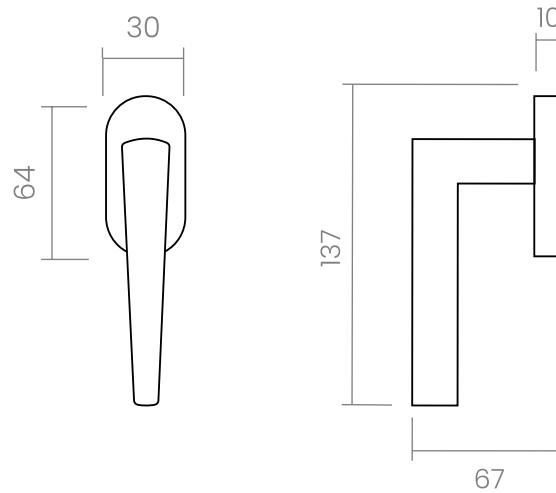

MATT BLACK

INFO. SPECIFICATIONS

A forged brass window handle with an oval rose with a window mechanism.

INFO. FINISHES & SKU

	PWLP | <i>Powercoat polished brass</i>	813-G-PWLP	
	PWLS | <i>Powercoat satin brass</i>	813-G-PWLS	
	PWIX | <i>Powercoat inox</i>	813-G-PWIX	
	PWGT | <i>Powercoat graphite</i>	813-G-PWGT	
	CR | <i>Polished chrome</i>	813-G-CR	
	CS | <i>Satin chrome</i>	813-G-CS	
	BK | <i>Matt black</i>	813-G-BK	
	WTM | <i>Matt white</i>	813-G-WTM	

INFO. INCLUDED

- **1x** Window handle on an oval rose
- **1x** Bag of screws

INFO. CARE INSTRUCTIONS

Clean with a dry cloth. Do not use brass cleaner as it might affect the protective coating.

INFO. DISCLAIMER

Always seek the advice of professionals when installing these handles. Groël is not responsible for any inadequate installation that may damage the integrity of the product. Finishes other than Groël's Powercoat are not recommended for wet or humid environments.

Made of solid brass

Powercoat LIFELONG GUARANTEE

Chrome III 15 YEARS GUARANTEE

Paint 15 YEARS GUARANTEE