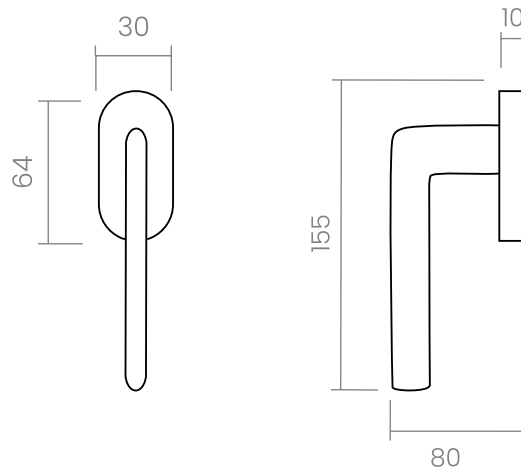

MATT BLACK

INFO. SPECIFICATIONS

A forged brass window handle with an oval rose with a window mechanism.

INFO. FINISHES & SKU

	PWLP | <i>Powercoat polished brass</i>	814-G-PWLP	
	PWLS | <i>Powercoat satin brass</i>	814-G-PWLS	
	PWIX | <i>Powercoat inox</i>	814-G-PWIX	
	PWGT | <i>Powercoat graphite</i>	814-G-PWGT	
	CR | <i>Polished chrome</i>	814-G-CR	
	CS | <i>Satin chrome</i>	814-G-CS	
	BK | <i>Matt black</i>	814-G-BK	
	WTM | <i>Matt white</i>	814-G-WTM	

INFO. INCLUDED

- **1x** Window handle on an oval rose
- **1x** Bag of screws

INFO. CARE INSTRUCTIONS

Clean with a dry cloth. Do not use brass cleaner as it might affect the protective coating.

INFO. DISCLAIMER

Always seek the advice of professionals when installing these handles. Groël is not responsible for any inadequate installation that may damage the integrity of the product. Finishes other than Groël's Powercoat are not recommended for wet or humid environments.

Made of solid brass

Powercoat LIFELONG GUARANTEE

Chrome III 15 YEARS GUARANTEE

Paint 15 YEARS GUARANTEE