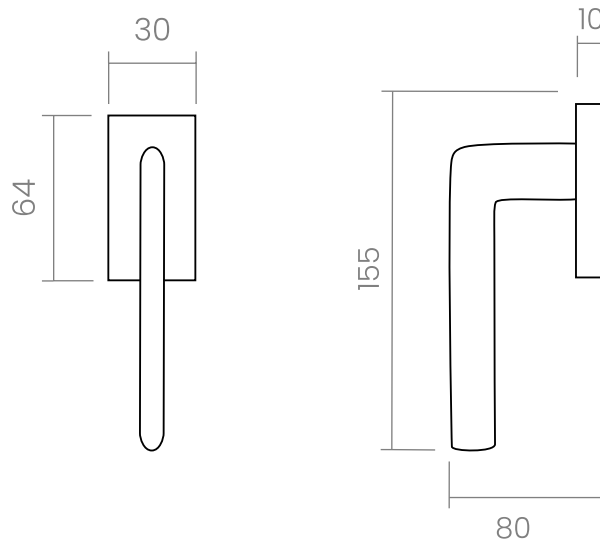

groël

INFO. SPECIFICATIONS

A forged brass window handle with an special rose with a window mechanism.

INFO. FINISHES & SKU

	PWLP | <i>Powercoat polished brass</i>	814-GC-PWLP	
	PWLS | <i>Powercoat satin brass</i>	814-GC-PWLS	
	PWIX | <i>Powercoat inox</i>	814-GC-PWIX	
	PWGT | <i>Powercoat graphite</i>	814-GC-PWGT	
	CR | <i>Polished chrome</i>	814-GC-CR	
	CS | <i>Satin chrome</i>	814-GC-CS	
	BK | <i>Matt black</i>	814-GC-BK	
	WTM | <i>Matt white</i>	814-GC-WTM	

INFO. INCLUDED

- **1x** Window handle
- **1x** Rectangular window mechanism
- **1x** Bag of screws

INFO. CARE INSTRUCTIONS

Clean with a dry cloth. Do not use brass cleaner as it might affect the protective coating.

INFO. DISCLAIMER

Always seek the advice of professionals when installing these handles. Groël is not responsible for any inadequate installation that may damage the integrity of the product. Finishes other than Groël's Powercoat are not recommended for wet or humid environments.

Made of solid brass

Powercoat LIFELONG GUARANTEE

Chrome III 15 YEARS GUARANTEE

Paint 15 YEARS GUARANTEE