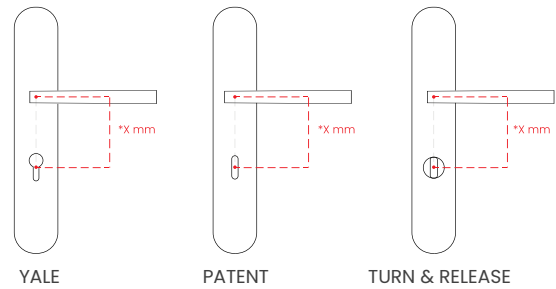

INFO. FINISHES & SKU

	PWLP | Powercoat polished brass	814-P-PWLP	
	PWLS | Powercoat satin brass	814-P-PWLS	
	PWIX | Powercoat inox	814-P-PWIX	
	PWGT | Powercoat graphite	814-P-PWGT	
	CR | Polished chrome	814-P-CR	
	CS | Satin chrome	814-P-CS	
	BK | Matt black	814-P-BK	
	WTM | Matt white	814-P-WTM	

INFO. INCLUDED

- **2x** Lever handles on an oval backplate
- **1x** Square spindle
- **1x** Bag of screws

INFO. CARE INSTRUCTIONS

Clean with a dry cloth. Do not use brass cleaner as it might affect the protective coating.

INFO. DISCLAIMER

Always seek the advice of professionals when installing these handles. Groël is not responsible for any inadequate installation that may damage the integrity of the product. Finishes other than Groël's Powercoat are not recommended for wet or humid environments.