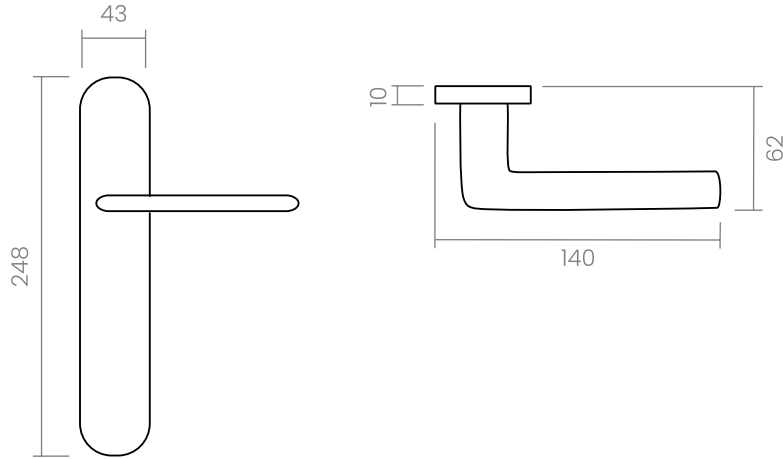

### INFO. SPECIFICATIONS

Set of forged brass handles with an 10 mm thick oval backplate. Suitable for interior and exterior doors with a thickness between 35-50mm (Groël's standard size)\* and with any type of lock.