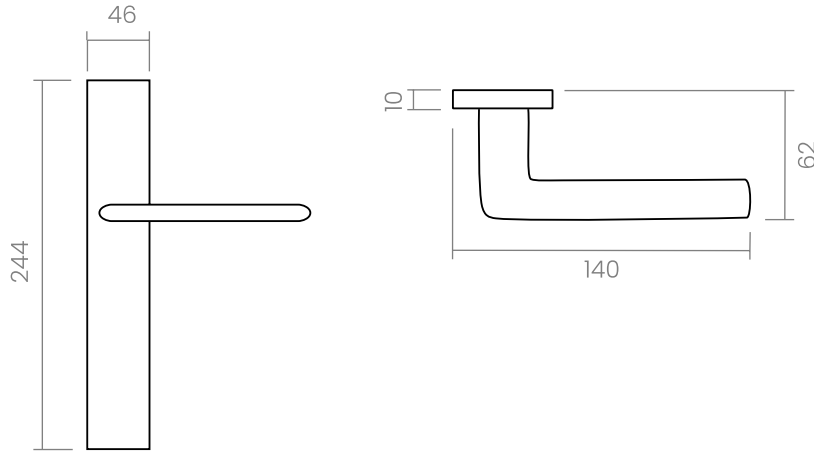

groël

Baci

Discretion is essential in elegance.

The Baci door handle design, with a simple and unparalleled style is presented on a rectangular backplate. This Italian handle design made in forged brass is conceived for interior and exterior doors in several finishes. The modern minimalism partnered with the softness of a kiss.

MATT BLACK

INFO. SPECIFICATIONS

Set of forged brass handles with an 10 mm thick rectangular backplate. Suitable for interior and exterior doors with a thickness between 35-50mm (Groël's standard size)* and with any type of lock.