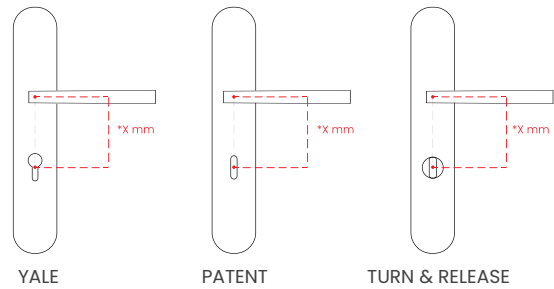

INFO. FINISHES & SKU

	PWLP	Powercoat polished brass	814-PC-PWLP	
	PWLS	Powercoat satin brass	814-PC-PWLS	
	PWIX	Powercoat inox	814-PC-PWIX	
	PWGT	Powercoat graphite	814-PC-PWGT	
	CR	Polished chrome	814-PC-CR	
	CS	Satin chrome	814-PC-CS	
	BK	Matt black	814-PC-BK	
	WTM	Matt white	814-PC-WTM	

INFO. INCLUDED

- **2x** Lever handles on a rectangular backplate
- **1x** Square spindle
- **1x** Bag of screws

INFO. CARE INSTRUCTIONS

Clean with a dry cloth. Do not use brass cleaner as it might affect the protective coating.

INFO. DISCLAIMER

Always seek the advice of professionals when installing these handles. Groël is not responsible for any inadequate installation that may damage the integrity of the product. Finishes other than Groël's Powercoat are not recommended for wet or humid environments.