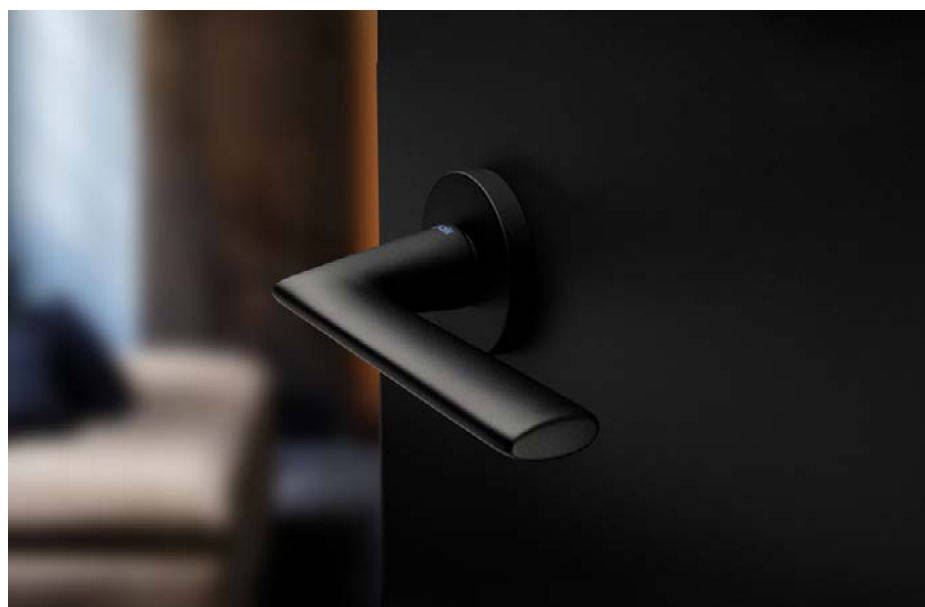

groël

Baci

Discretion is essential in elegance.

The Baci door handle design Baci, with a simple and unparalleled style is presented on a round rose. This Italian handle design made in forged brass is conceived for interior and exterior doors in several finishes. The modern minimalism partnered with the softness of a kiss.

MATT BLACK

groël

INFO. SPECIFICATIONS

Set of forged brass handles with an 8 mm thick round rose. Suitable for interior and exterior doors with a thickness between 35-50mm (Groël's standard size)* and with any type of lock.