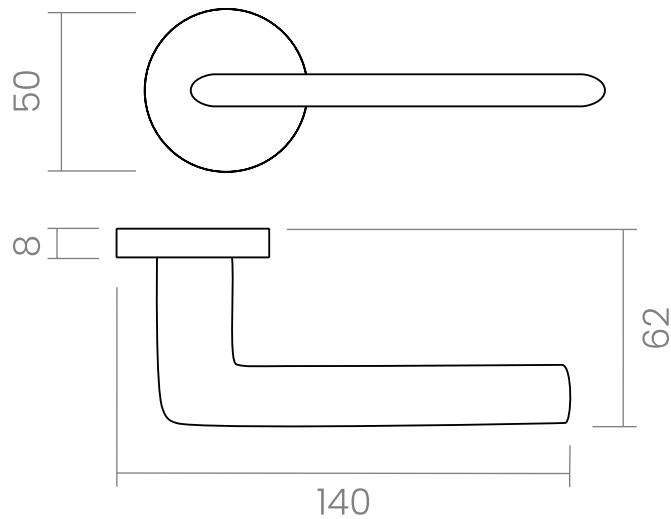

groël

INFO. SPECIFICATIONS

Set of forged brass handles with an 8 mm thick round rose. Suitable for interior and exterior doors with a thickness between 35-50mm (Groël's standard size)* and with any type of lock.

For wider doors (50mm and above) and/or glass doors, please contact our customer service.

INFO. FINISHES & SKU

	PWLP | Powercoat polished brass	814-R8-PWLP	
	PWLS | Powercoat satin brass	814-R8-PWLS	
	PWIX | Powercoat inox	814-R8-PWIX	
	PWGT | Powercoat graphite	814-R8-PWGT	
	CR | Polished chrome	814-R8-CR	
	CS | Satin chrome	814-R8-CS	
	BK | Matt black	814-R8-BK	
	WTM | Matt white	814-R8-WTM	

INFO. INCLUDED

- **2x** Lever handles with round rose
- **1x** Square spindle
- **1x** Bag of screws

INFO. CARE INSTRUCTIONS

Clean with a dry cloth. Do not use brass cleaner as it might affect the protective coating.

INFO. DISCLAIMER

Always seek the advice of professionals when installing these handles. Groël is not responsible for any inadequate installation that may damage the integrity of the product. Finishes other than Groël's Powercoat are not recommended for wet or humid environments.

Made of solid brass

Powercoat LIFELONG GUARANTEE

Chrome III 15 YEARS GUARANTEE

Paint 15 YEARS GUARANTEE