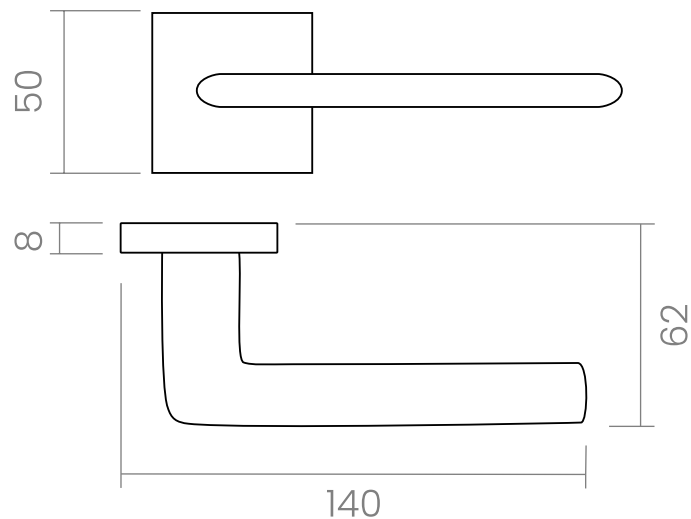

groël

INFO. SPECIFICATIONS

Set of forged brass handles with an 8 mm thick square rose. Suitable for interior and exterior doors with a thickness between 35-50mm (Groël's standard size)* and with any type of lock.

For wider doors (50mm and above) and/or glass doors, please contact our customer service.

INFO. FINISHES & SKU

	PWLP	Powercoat polished brass	814-R8C-PWLP	
	PWLS	Powercoat satin brass	814-R8C-PWLS	
	PWIX	Powercoat inox	814-R8C-PWIX	
	PWGT	Powercoat graphite	814-R8C-PWGT	
	CR	Polished chrome	814-R8C-CR	
	CS	Satin chrome	814-R8C-CS	
	BK	Matt black	814-R8C-BK	
	WTM	Matt white	814-R8C-WTM	

INFO. INCLUDED

- **2x** Lever handles with square rose
- **1x** Square spindle
- **1x** Bag of screws

INFO. CARE INSTRUCTIONS

Clean with a dry cloth. Do not use brass cleaner as it might affect the protective coating.

INFO. DISCLAIMER

Always seek the advice of professionals when installing these handles. Groël is not responsible for any inadequate installation that may damage the integrity of the product. Finishes other than Groël's Powercoat are not recommended for wet or humid environments.

Made of solid brass

Powercoat LIFELONG GUARANTEE

Chrome III 15 YEARS GUARANTEE

Paint 15 YEARS GUARANTEE