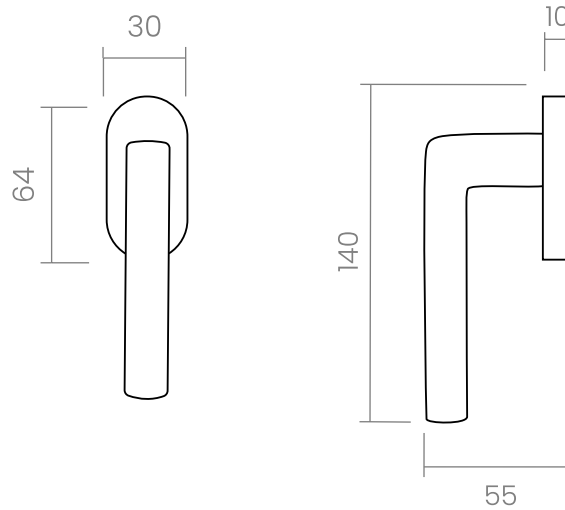

POLISHED CHROME

INFO. SPECIFICATIONS

A forged brass window handle with an oval rose with a window mechanism.

INFO. FINISHES & SKU

	PWLP | Powercoat polished brass	815-G-PWLP	
	PWLS | Powercoat satin brass	815-G-PWLS	
	PWIX | Powercoat inox	815-G-PWIX	
	PWGT | Powercoat graphite	815-G-PWGT	
	CR | Polished chrome	815-G-CR	
	CS | Satin chrome	815-G-CS	
	BK | Matt black	815-G-BK	
	WTM | Matt white	815-G-WTM	

INFO. INCLUDED

- **1x** Window handle on an oval rose
- **1x** Bag of screws

INFO. CARE INSTRUCTIONS

Clean with a dry cloth. Do not use brass cleaner as it might affect the protective coating.

INFO. DISCLAIMER

Always seek the advice of professionals when installing these handles. Groël is not responsible for any inadequate installation that may damage the integrity of the product. Finishes other than Groël's Powercoat are not recommended for wet or humid environments.

Made of solid brass

Powercoat LIFELONG GUARANTEE

Chrome III 15 YEARS GUARANTEE

Paint 15 YEARS GUARANTEE