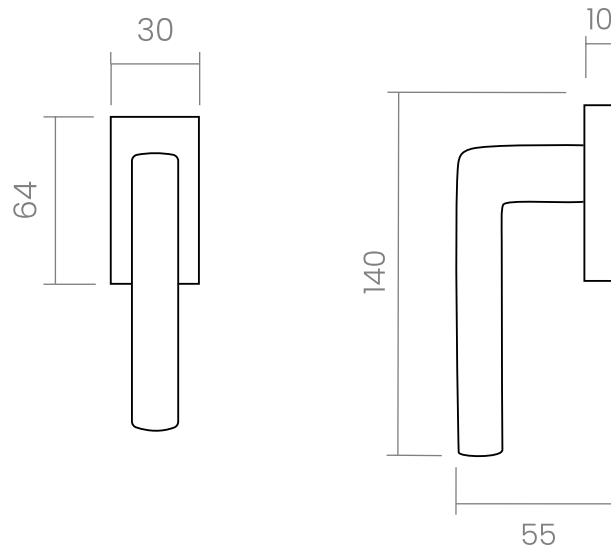

groël

INFO. SPECIFICATIONS

A forged brass window handle with an special rose with a window mechanism.

INFO. FINISHES & SKU

	PWLP | <i>Powercoat polished brass</i>	815-GC-PWLP	
	PWLS | <i>Powercoat satin brass</i>	815-GC-PWLS	
	PWIX | <i>Powercoat inox</i>	815-GC-PWIX	
	PWGT | <i>Powercoat graphite</i>	815-GC-PWGT	
	CR | <i>Polished chrome</i>	815-GC-CR	
	CS | <i>Satin chrome</i>	815-GC-CS	
	BK | <i>Matt black</i>	815-GC-BK	
	WTM | <i>Matt white</i>	815-GC-WTM	

INFO. INCLUDED

- **1x** Window handle
- **1x** Rectangular window mechanism
- **1x** Bag of screws

INFO. CARE INSTRUCTIONS

Clean with a dry cloth. Do not use brass cleaner as it might affect the protective coating.

INFO. DISCLAIMER

Always seek the advice of professionals when installing these handles. Groël is not responsible for any inadequate installation that may damage the integrity of the product. Finishes other than Groël's Powercoat are not recommended for wet or humid environments.

Made of solid brass

Powercoat LIFELONG GUARANTEE

Chrome III 15 YEARS GUARANTEE

Paint 15 YEARS GUARANTEE