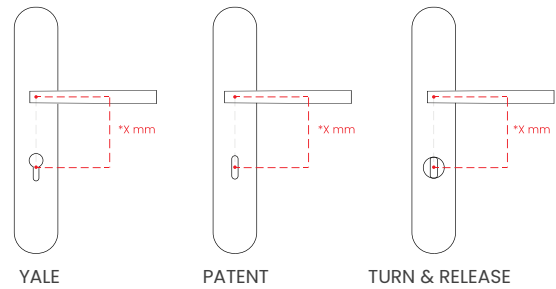

INFO. FINISHES & SKU

	PWLP	Powercoat polished brass	815-PC-PWLP	
	PWLS	Powercoat satin brass	815-PC-PWLS	
	PWIX	Powercoat inox	815-PC-PWIX	
	PWGT	Powercoat graphite	815-PC-PWGT	
	CR	Polished chrome	815-PC-CR	
	CS	Satin chrome	815-PC-CS	
	BK	Matt black	815-PC-BK	
	WTM	Matt white	815-PC-WTM	

INFO. INCLUDED

- **2x** Lever handles on a rectangular backplate
- **1x** Square spindle
- **1x** Bag of screws

INFO. CARE INSTRUCTIONS

Clean with a dry cloth. Do not use brass cleaner as it might affect the protective coating.

INFO. DISCLAIMER

Always seek the advice of professionals when installing these handles. Groël is not responsible for any inadequate installation that may damage the integrity of the product. Finishes other than Groël's Powercoat are not recommended for wet or humid environments.