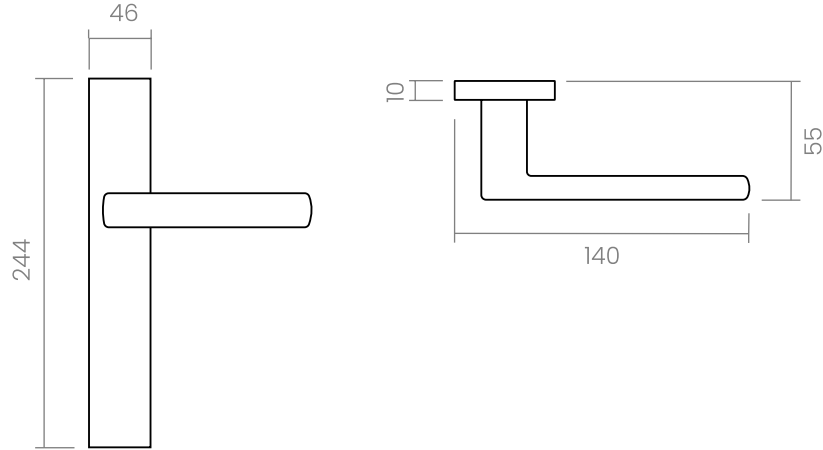

## Dadá

The distended sweetness of geometry.

The Dadá door handle design with straight lines and rounded profiles is presented on a rectangular backplate. This Italian handle design made of high quality forged brass, is conceived for interior and exterior doors in multiple finishes, making it a perfect model for elegant and minimalist atmospheres.

### INFO. SPECIFICATIONS

Set of forged brass handles with an 10 mm thick rectangular backplate. Suitable for interior and exterior doors with a thickness between 35-50mm (Groël's standard size)\* and with any type of lock.