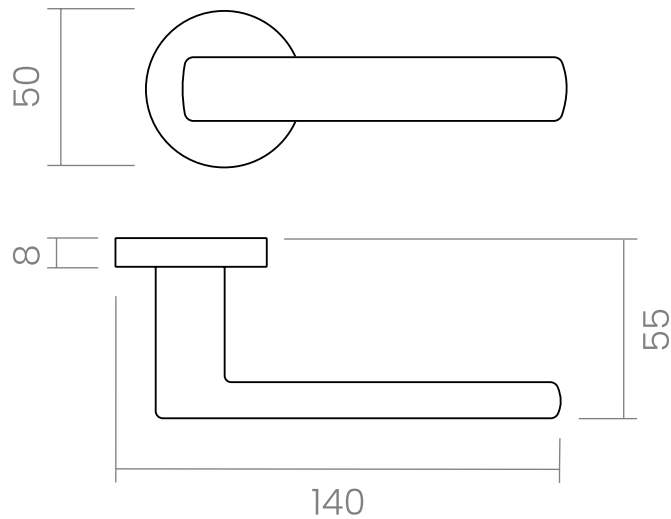

groël

INFO. SPECIFICATIONS

Set of forged brass handles with an 8 mm thick round rose. Suitable for interior and exterior doors with a thickness between 35-50mm (Groël's standard size)* and with any type of lock.

For wider doors (50mm and above) and/or glass doors, please contact our customer service.

INFO. FINISHES & SKU

	PWLP | <i>Powercoat polished brass</i>	815-R8-PWLP	
	PWLS | <i>Powercoat satin brass</i>	815-R8-PWLS	
	PWIX | <i>Powercoat inox</i>	815-R8-PWIX	
	PWGT | <i>Powercoat graphite</i>	815-R8-PWGT	
	CR | <i>Polished chrome</i>	815-R8-CR	
	CS | <i>Satin chrome</i>	815-R8-CS	
	BK | <i>Matt black</i>	815-R8-BK	
	WTM | <i>Matt white</i>	815-R8-WTM	

INFO. INCLUDED

- **2x** Lever handles with round rose
- **1x** Square spindle
- **1x** Bag of screws

INFO. CARE INSTRUCTIONS

Clean with a dry cloth. Do not use brass cleaner as it might affect the protective coating.

INFO. DISCLAIMER

Always seek the advice of professionals when installing these handles. Groël is not responsible for any inadequate installation that may damage the integrity of the product. Finishes other than Groël's Powercoat are not recommended for wet or humid environments.

Made of solid brass

Powercoat LIFELONG GUARANTEE

Chrome III 15 YEARS GUARANTEE

Paint 15 YEARS GUARANTEE