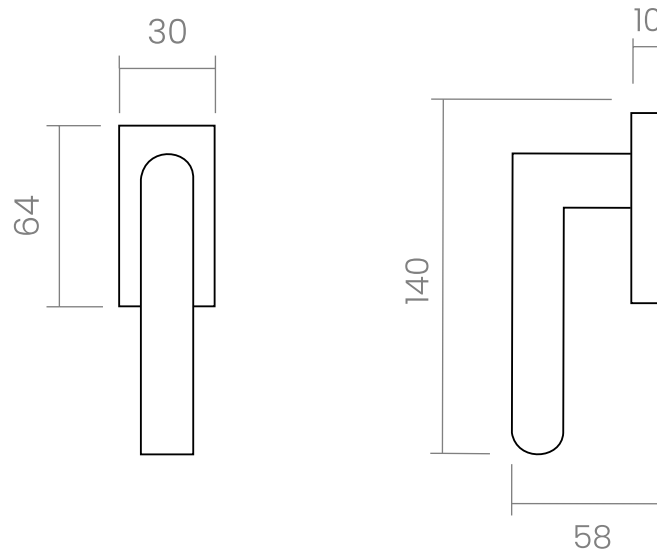

groël

INFO. SPECIFICATIONS

A forged brass window handle with an special rose with a window mechanism.

INFO. FINISHES & SKU

	PWLP | <i>Powercoat polished brass</i>	816-GC-PWLP	
	PWLS | <i>Powercoat satin brass</i>	816-GC-PWLS	
	PWIX | <i>Powercoat inox</i>	816-GC-PWIX	
	PWGT | <i>Powercoat graphite</i>	816-GC-PWGT	
	CR | <i>Polished chrome</i>	816-GC-CR	
	CS | <i>Satin chrome</i>	816-GC-CS	
	BK | <i>Matt black</i>	816-GC-BK	
	WTM | <i>Matt white</i>	816-GC-WTM	

INFO. INCLUDED

- **1x** Window handle
- **1x** Rectangular window mechanism
- **1x** Bag of screws

INFO. CARE INSTRUCTIONS

Clean with a dry cloth. Do not use brass cleaner as it might affect the protective coating.

INFO. DISCLAIMER

Always seek the advice of professionals when installing these handles. Groël is not responsible for any inadequate installation that may damage the integrity of the product. Finishes other than Groël's Powercoat are not recommended for wet or humid environments.

Made of solid brass

Powercoat LIFELONG GUARANTEE

Chrome III 15 YEARS GUARANTEE

Paint 15 YEARS GUARANTEE