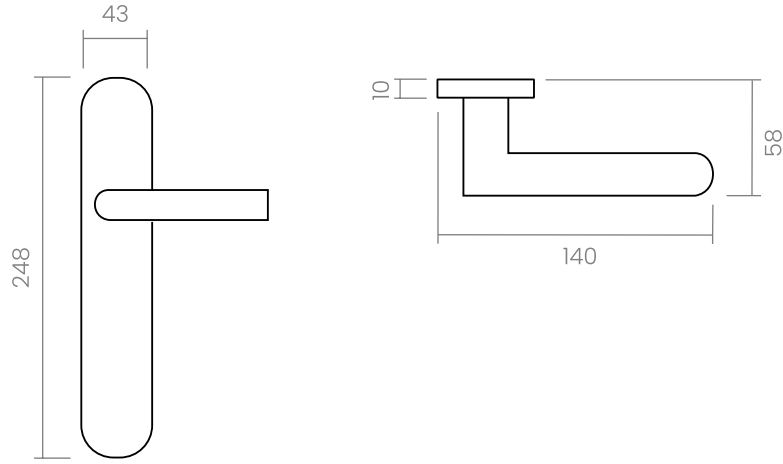

MATT WHITE

**INFO. SPECIFICATIONS**

Set of forged brass handles with an 10 mm thick oval backplate. Suitable for interior and exterior doors with a thickness between 35-50mm (Groël's standard size)\* and with any type of lock.