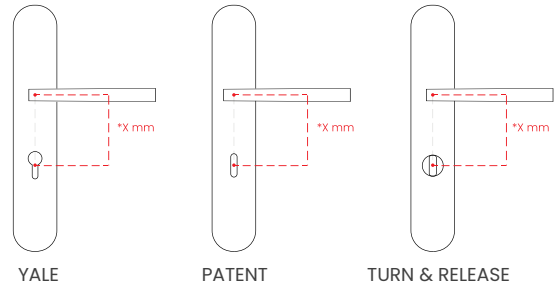

INFO. FINISHES & SKU

	PWLP | Powercoat polished brass	816-P-PWLP	
	PWLS | Powercoat satin brass	816-P-PWLS	
	PWIX | Powercoat inox	816-P-PWIX	
	PWGT | Powercoat graphite	816-P-PWGT	
	CR | Polished chrome	816-P-CR	
	CS | Satin chrome	816-P-CS	
	BK | Matt black	816-P-BK	
	WTM | Matt white	816-P-WTM	

INFO. INCLUDED

- **2x** Lever handles on an oval backplate
- **1x** Square spindle
- **1x** Bag of screws

INFO. CARE INSTRUCTIONS

Clean with a dry cloth. Do not use brass cleaner as it might affect the protective coating.

INFO. DISCLAIMER

Always seek the advice of professionals when installing these handles. Groël is not responsible for any inadequate installation that may damage the integrity of the product. Finishes other than Groël's Powercoat are not recommended for wet or humid environments.