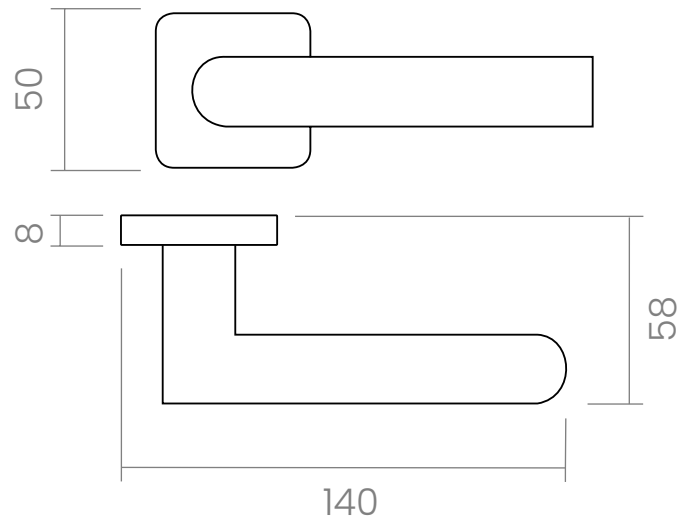

groël

INFO. SPECIFICATIONS

Set of forged brass handles with an 8 mm thick special rose. Suitable for interior and exterior doors with a thickness between 35-50mm (Groël's standard size)* and with any type of lock.

For wider doors (50mm and above) and/or glass doors, please contact our customer service.

INFO. FINISHES & SKU

	PWLP | Powercoat polished brass	816-R4C-PWLP	
	PWLS | Powercoat satin brass	816-R4C-PWLS	
	PWIX | Powercoat inox	816-R4C-PWIX	
	PWGT | Powercoat graphite	816-R4C-PWGT	
	CR | Polished chrome	816-R4C-CR	
	CS | Satin chrome	816-R4C-CS	
	BK | Matt black	816-R4C-BK	
	WTM | Matt white	816-R4C-WTM	

INFO. INCLUDED

- **2x** Lever handles with special rose
- **1x** Square spindle
- **1x** Bag of screws

INFO. CARE INSTRUCTIONS

Clean with a dry cloth. Do not use brass cleaner as it might affect the protective coating.

INFO. DISCLAIMER

Always seek the advice of professionals when installing these handles. Groël is not responsible for any inadequate installation that may damage the integrity of the product. Finishes other than Groël's Powercoat are not recommended for wet or humid environments.

Made of solid brass

Powercoat LIFELONG GUARANTEE

Chrome III 15 YEARS GUARANTEE

Paint 15 YEARS GUARANTEE