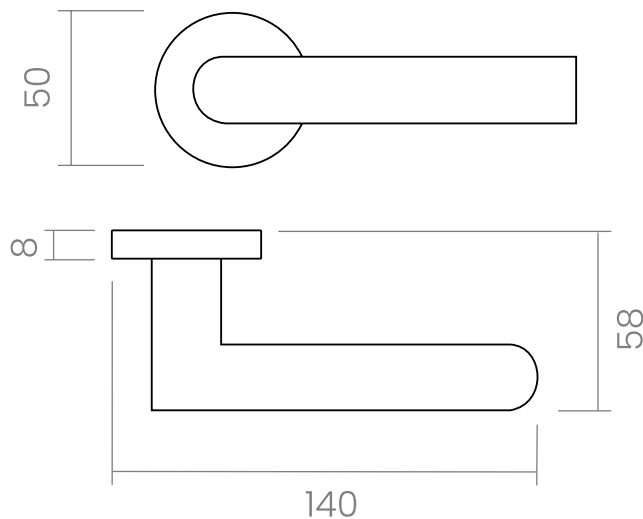

groël

INFO. SPECIFICATIONS

Set of forged brass handles with an 8 mm thick round rose. Suitable for interior and exterior doors with a thickness between 35-50mm (Groël's standard size)* and with any type of lock.

For wider doors (50mm and above) and/or glass doors, please contact our customer service.

INFO. FINISHES & SKU

	PWLP | <i>Powercoat polished brass</i>	816-R8-PWLP	
	PWLS | <i>Powercoat satin brass</i>	816-R8-PWLS	
	PWIX | <i>Powercoat inox</i>	816-R8-PWIX	
	PWGT | <i>Powercoat graphite</i>	816-R8-PWGT	
	CR | <i>Polished chrome</i>	816-R8-CR	
	CS | <i>Satin chrome</i>	816-R8-CS	
	BK | <i>Matt black</i>	816-R8-BK	
	WTM | <i>Matt white</i>	816-R8-WTM	

INFO. INCLUDED

2x Lever handles with round rose

1x Square spindle

1x Bag of screws

INFO. CARE INSTRUCTIONS

Clean with a dry cloth. Do not use brass cleaner as it might affect the protective coating.

INFO. DISCLAIMER

Always seek the advice of professionals when installing these handles.

Groël is not responsible for any inadequate installation that may damage the integrity of the product.

Finishes other than Groël's Powercoat are not recommended for wet or humid environments.

Made of solid brass

Powercoat LIFELONG GUARANTEE

Chrome III 15 YEARS GUARANTEE

Paint 15 YEARS GUARANTEE