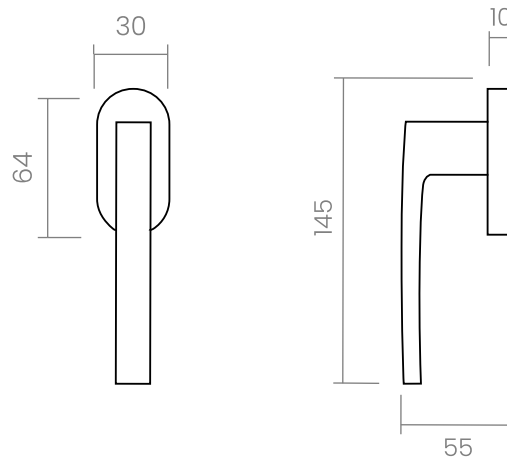

POLISHED CHROME

INFO. SPECIFICATIONS

A forged brass window handle with an oval rose with a window mechanism.

INFO. FINISHES & SKU

	PWLP | <i>Powercoat polished brass</i>	817-G-PWLP	
	PWLS | <i>Powercoat satin brass</i>	817-G-PWLS	
	PWIX | <i>Powercoat inox</i>	817-G-PWIX	
	PWGT | <i>Powercoat graphite</i>	817-G-PWGT	
	CR | <i>Polished chrome</i>	817-G-CR	
	CS | <i>Satin chrome</i>	817-G-CS	
	BK | <i>Matt black</i>	817-G-BK	
	WTM | <i>Matt white</i>	817-G-WTM	

INFO. INCLUDED

- **1x** Window handle on an oval rose
- **1x** Bag of screws

INFO. CARE INSTRUCTIONS

Clean with a dry cloth. Do not use brass cleaner as it might affect the protective coating.

INFO. DISCLAIMER

Always seek the advice of professionals when installing these handles. Groël is not responsible for any inadequate installation that may damage the integrity of the product. Finishes other than Groël's Powercoat are not recommended for wet or humid environments.

Made of solid brass

Powercoat LIFELONG GUARANTEE

Chrome III 15 YEARS GUARANTEE

Paint 15 YEARS GUARANTEE