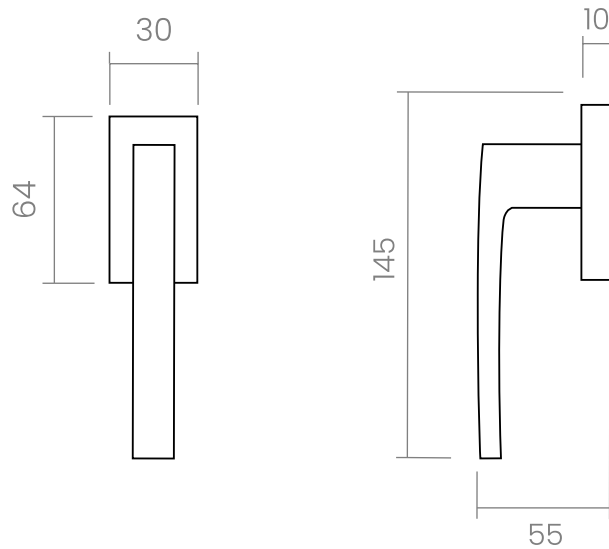

groël

INFO. SPECIFICATIONS

A forged brass window handle with an special rose with a window mechanism.

INFO. FINISHES & SKU

	PWLP | <i>Powercoat polished brass</i>	817-GC-PWLP	
	PWLS | <i>Powercoat satin brass</i>	817-GC-PWLS	
	PWIX | <i>Powercoat inox</i>	817-GC-PWIX	
	PWGT | <i>Powercoat graphite</i>	817-GC-PWGT	
	CR | <i>Polished chrome</i>	817-GC-CR	
	CS | <i>Satin chrome</i>	817-GC-CS	
	BK | <i>Matt black</i>	817-GC-BK	
	WTM | <i>Matt white</i>	817-GC-WTM	

INFO. INCLUDED

- **1x** Window handle
- **1x** Rectangular window mechanism
- **1x** Bag of screws

INFO. CARE INSTRUCTIONS

Clean with a dry cloth. Do not use brass cleaner as it might affect the protective coating.

INFO. DISCLAIMER

Always seek the advice of professionals when installing these handles.
Groël is not responsible for any inadequate installation that may damage the integrity of the product.
Finishes other than Groël's Powercoat are not recommended for wet or humid environments.

Made of solid brass

Powercoat LIFELONG GUARANTEE

Chrome III 15 YEARS GUARANTEE

Paint 15 YEARS GUARANTEE