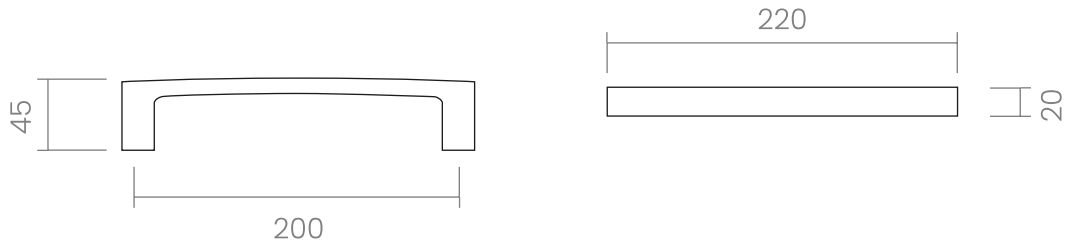

POLISHED BRASS

SATIN BRASS

INFO. SPECIFICATIONS

A forged brass pull handle suitable for doors and sliding doors, wardrobes, cabinets, etc.

Pulls are sold individually but they come prepared with the necessary accessories to install one in front of the other if you purchase 2 units.

INFO. FINISHES & SKU

	PWLP	Powercoat polished brass	817-M-PWLP	
	PWLS	Powercoat satin brass	817-M-PWLS	
	PWGT	Powercoat graphite	817-M-PWGT	
	PWIX	Powercoat inox	817-M-PWIX	
	CR	Polished chrome	817-M-CR	
	CS	Satin chrome	817-M-CS	
	BK	Matt black	817-M-BK	
	WTM	Matt white	817-M-WTM	
	NS	Satin nickel	817-M-NS	
	LP	Polished brass	817-M-LP	
	LS	Satin brass	817-M-LS	

INFO. INCLUDED

- 1x Pull handle
- 1x Simple fixing

INFO. CARE INSTRUCTIONS

Clean with a dry cloth. Do not use brass cleaner as it might affect the protective coating.

INFO. DISCLAIMER

Always seek the advice of professionals when installing these handles. Groël is not responsible for any inadequate installation that may damage the integrity of the product. Finishes other than Groël's Powercoat are not recommended for wet or humid environments.

Made of solid brass

Powercoat LIFELONG GUARANTEE

Chrome III 15 YEARS GUARANTEE

Paint 15 YEARS GUARANTEE

Varnish