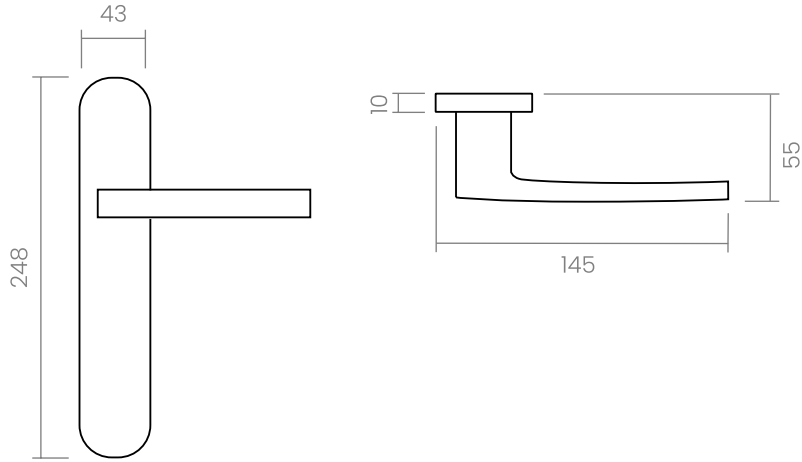

Available in 8 finishes.

POWERCOAT GRAPHITE

MATT BLACK

MATT WHITE

INFO. SPECIFICATIONS

Set of forged brass handles with an 10 mm thick oval backplate. Suitable for interior and exterior doors with a thickness between 35-50mm (Groël's standard size)* and with any type of lock.