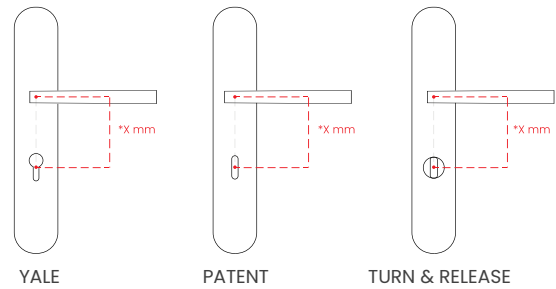

INFO. FINISHES & SKU

	PWLP | Powercoat polished brass	817-P-PWLP	
	PWLS | Powercoat satin brass	817-P-PWLS	
	PWIX | Powercoat inox	817-P-PWIX	
	PWGT | Powercoat graphite	817-P-PWGT	
	CR | Polished chrome	817-P-CR	
	CS | Satin chrome	817-P-CS	
	BK | Matt black	817-P-BK	
	WTM | Matt white	817-P-WTM	

INFO. INCLUDED

- **2x** Lever handles on an oval backplate
- **1x** Square spindle
- **1x** Bag of screws

INFO. CARE INSTRUCTIONS

Clean with a dry cloth. Do not use brass cleaner as it might affect the protective coating.

INFO. DISCLAIMER

Always seek the advice of professionals when installing these handles. Groël is not responsible for any inadequate installation that may damage the integrity of the product. Finishes other than Groël's Powercoat are not recommended for wet or humid environments.