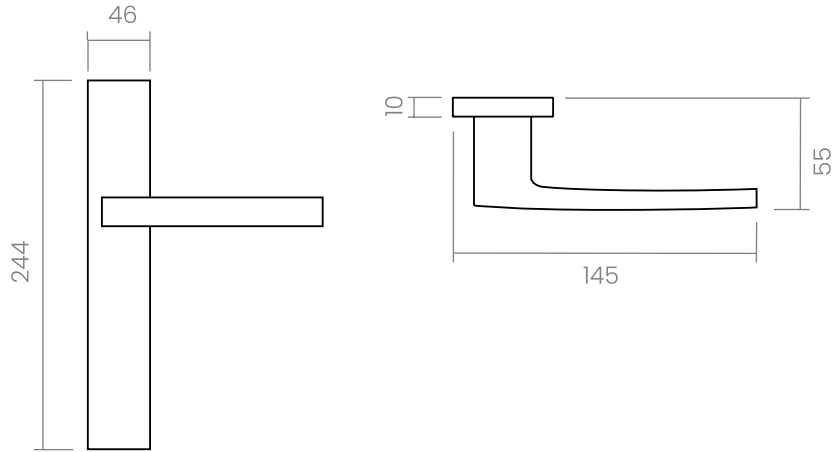

groël

Ángolo

Perfect angles.

The Ángolo door handle design, with a contemporary style and slight curvature on the grip, is presented on a rectangular backplate. This Italian handle design made in forged brass is conceived for interior and exterior doors in several finishes, and will become the protagonist of every space.

MATT WHITE

INFO. SPECIFICATIONS

Set of forged brass handles with an 10 mm thick rectangular backplate. Suitable for interior and exterior doors with a thickness between 35-50mm (Groël's standard size)* and with any type of lock.