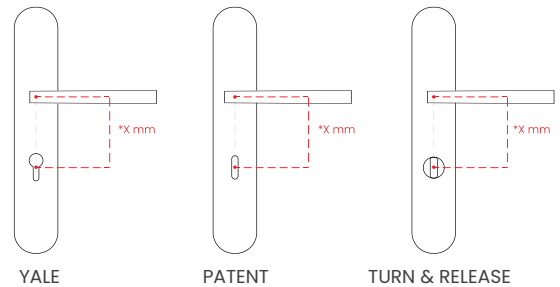

*X= Distance between centres

INFO. FINISHES & SKU

	PWLP	Powercoat polished brass	817-PC-PWLP	
	PWLS	Powercoat satin brass	817-PC-PWLS	
	PWIX	Powercoat inox	817-PC-PWIX	
	PWGT	Powercoat graphite	817-PC-PWGT	
	CR	Polished chrome	817-PC-CR	
	CS	Satin chrome	817-PC-CS	
	BK	Matt black	817-PC-BK	
	WTM	Matt white	817-PC-WTM	

INFO. INCLUDED

- **2x** Lever handles on a rectangular backplate
- **1x** Square spindle
- **1x** Bag of screws

INFO. CARE INSTRUCTIONS

Clean with a dry cloth. Do not use brass cleaner as it might affect the protective coating.

INFO. DISCLAIMER

Always seek the advice of professionals when installing these handles. Groël is not responsible for any inadequate installation that may damage the integrity of the product. Finishes other than Groël's Powercoat are not recommended for wet or humid environments.