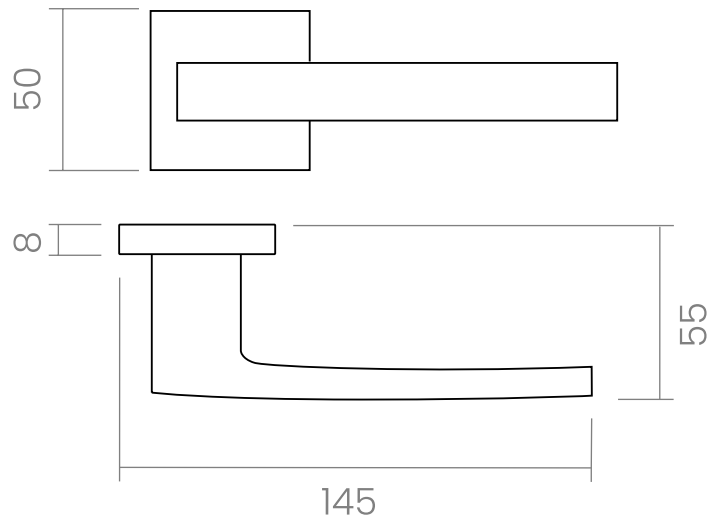

groël

INFO. SPECIFICATIONS

Set of forged brass handles with an 8 mm thick square rose. Suitable for interior and exterior doors with a thickness between 35-50mm (Groël's standard size)* and with any type of lock.

For wider doors (50mm and above) and/or glass doors, please contact our customer service.

INFO. FINISHES & SKU

	PWLP	Powercoat polished brass	817-R8C-PWLP	
	PWLS	Powercoat satin brass	817-R8C-PWLS	
	PWIX	Powercoat inox	817-R8C-PWIX	
	PWGT	Powercoat graphite	817-R8C-PWGT	
	CR	Polished chrome	817-R8C-CR	
	CS	Satin chrome	817-R8C-CS	
	BK	Matt black	817-R8C-BK	
	WTM	Matt white	817-R8C-WTM	

INFO. INCLUDED

- **2x** Lever handles with square rose
- **1x** Square spindle
- **1x** Bag of screws

INFO. CARE INSTRUCTIONS

Clean with a dry cloth. Do not use brass cleaner as it might affect the protective coating.

INFO. DISCLAIMER

Always seek the advice of professionals when installing these handles. Groël is not responsible for any inadequate installation that may damage the integrity of the product. Finishes other than Groël's Powercoat are not recommended for wet or humid environments.

Made of solid brass

Powercoat LIFELONG GUARANTEE

Chrome III 15 YEARS GUARANTEE

Paint 15 YEARS GUARANTEE