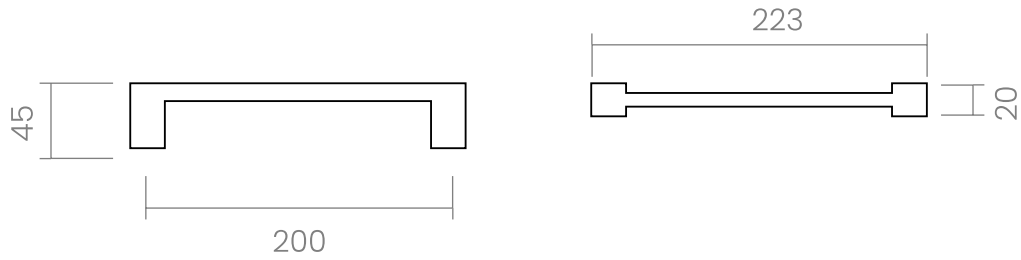

POLISHED BRASS

SATIN BRASS

INFO. SPECIFICATIONS

A forged brass pull handle suitable for doors and sliding doors, wardrobes, cabinets, etc.

Pulls are sold individually but they come prepared with the necessary accessories to install one in front of the other if you purchase 2 units.

INFO. FINISHES & SKU

	PWLP | Polished brass	827-M-PWLP	
	PWLS | Satin brass	827-M-PWLS	
	PWGT | Polished chrome	827-M-PWGT	
	PWIX | Satin chrome	827-M-PWIX	
	CR | Satin nickel	827-M-CR	
	CS | Matt bronze	827-M-CS	
	BK | Antique brass	827-M-BK	
	WTM | Effetto ferro	827-M-WTM	
	NS | Fumé	827-M-NS	
	LP | Effetto ferro	827-M-LP	
	LS | Fumé	827-M-LS	

INFO. INCLUDED

- 1x Pull handle
- 1x Simple fixing

INFO. CARE INSTRUCTIONS

Clean with a dry cloth. Do not use brass cleaner as it might affect the protective coating.

INFO. DISCLAIMER

Always seek the advice of professionals when installing these handles. Groël is not responsible for any inadequate installation that may damage the integrity of the product. Finishes other than Groël's Powercoat are not recommended for wet or humid environments.

Made of solid brass

Powercoat LIFELONG GUARANTEE

Chrome III 15 YEARS GUARANTEE

Paint 15 YEARS GUARANTEE

Varnish