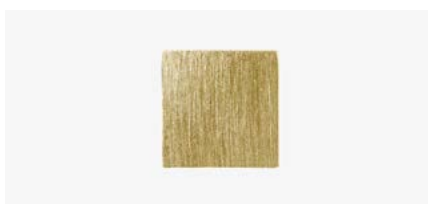

# Lisa

Following with elegance and sophistication

The Lisa furniture knob provides personality to drawers, doors and cabinets in bedrooms, dressing rooms, kitchens and bathrooms. Several sizes and finishes of this knob or other products in the same style can be combined.

*Available in 8 finishes.*

*Available in 4 sizes: 20mm, 25mm, 30mm, 35mm.*

**SATIN BRASS**

**POLISHED CHROME**

**SATIN CHROME**

**MATT BLACK**

**MATT WHITE**

**POLISHED BRASS**