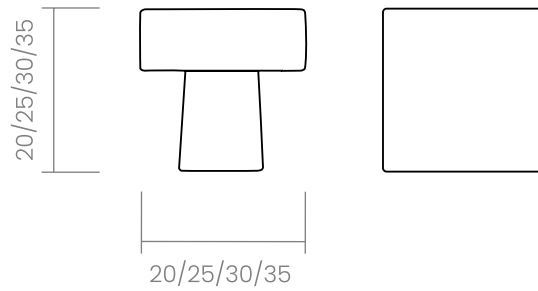

MATT BRONZE

POLISHED NICKEL

INFO. SPECIFICATIONS

A forged brass cabinet knob. Available in 4 sizes: 20mm, 25mm, 30mm, 35mm.

INFO. FINISHES & SKU

	LP	Polished brass	920-20/25/30/35-LP	
	LS	Satin brass	920-20/25/30/35-LS	
	CR	Polished chrome	920-20/25/30/35-CR	
	CS	Satin chrome	920-20/25/30/35-CS	
	BK	Matt black	920-20/25/30/35-BK	
	WTM	Matt white	920-20/25/30/35-WTM	
	BO	Matt bronze	920-20/25/30/35-BO	
	NB	Polished nickel	920-20/25/30/35-NB	

INFO. INCLUDED

- **1x** cabinet knob
- **1x** bag of screws

INFO. CARE INSTRUCTIONS

Clean with a dry cloth. Do not use brass cleaner as it might affect the protective coating.

INFO. DISCLAIMER

Always seek the advice of professionals when installing these handles. Groël is not responsible for any inadequate installation that may damage the integrity of the product. Finishes other than Groël's Powercoat are not recommended for wet or humid environments.

Made of solid brass

Chrome III 15 YEARS GUARANTEE

Painted 15 YEARS GUARANTEE

Varnish