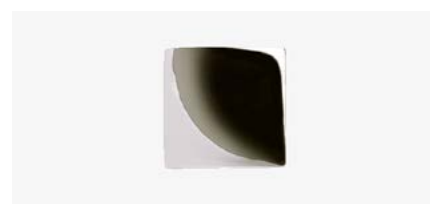

*Available in 8 finishes.*

*Available in 4 sizes: 20mm, 25mm, 30mm, 35mm.*

**SATIN BRASS**

**POLISHED CHROME**

**SATIN CHROME**

**MATT BLACK**

**MATT WHITE**

**POLISHED BRASS**

**MATT BRONZE**

**POLISHED NICKEL**

**INFO. SPECIFICATIONS**

A forged brass cabinet knob. Available in 4 sizes: 20mm, 25mm, 30mm, 35mm.

**INFO. FINISHES & SKU**

	<b>LP</b>	Polished brass	920-20/25/30/35-LP	
	<b>LS</b>	Satin brass	920-20/25/30/35-LS	
	<b>CR</b>	Polished chrome	920-20/25/30/35-CR	
	<b>CS</b>	Satin chrome	920-20/25/30/35-CS	
	<b>BK</b>	Matt black	920-20/25/30/35-BK	
	<b>WTM</b>	Matt white	920-20/25/30/35-WTM	
	<b>BO</b>	Matt bronze	920-20/25/30/35-BO	
	<b>NB</b>	Polished nickel	920-20/25/30/35-NB	