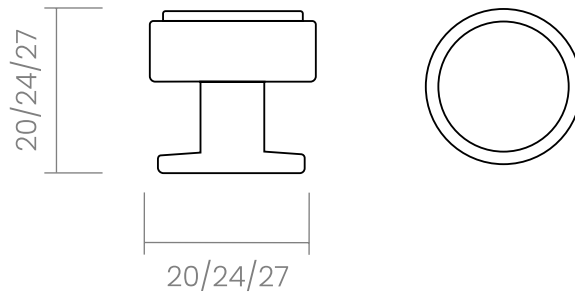

MATT WHITE

POLISHED NICKEL

INFO. SPECIFICATIONS

A forged brass cabinet knob. Available in 3 sizes: 20mm, 24mm, 27mm.

INFO. FINISHES & SKU

	LP	Polished brass	952-20/24/27-LP	
	LS	Satin brass	952-20/24/27-LS	
	CR	Polished chrome	952-20/24/27-CR	
	CS	Satin chrome	952-20/24/27-CS	
	BK	Matt black	952-20/24/27-BK	
	WTM	Matt white	952-20/24/27-WTM	
	BO	Matt bronze	952-20/24/27-BO	
	NB	Polished nickel	952-20/24/27-NB	

INFO. INCLUDED

- **1x** cabinet knob
- **1x** bag of screws

INFO. CARE INSTRUCTIONS

Clean with a dry cloth. Do not use brass cleaner as it might affect the protective coating.

INFO. DISCLAIMER

Always seek the advice of professionals when installing these handles. Groël is not responsible for any inadequate installation that may damage the integrity of the product. Finishes other than Groël's Powercoat are not recommended for wet or humid environments.

Made of solid brass

Chrome III 15 YEARS GUARANTEE

Painted 15 YEARS GUARANTEE

Varnish