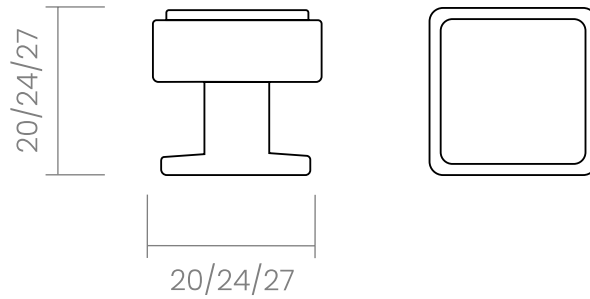

MATT BLACK

INFO. SPECIFICATIONS

A forged brass cabinet knob. Available in 3 sizes: 20mm, 24mm, 27mm.

INFO. FINISHES & SKU

	LP | Polished brass	953-20/24/27-LP	
	CR | Polished chrome	953-20/24/27-CR	
	BK | Matt black	953-20/24/27-BK	
	WTM | Matt white	953-20/24/27-WTM	
	BO | Matt bronze	953-20/24/27-BO	
	NB | Polished nickel	953-20/24/27-NB	

INFO. INCLUDED

- 1x cabinet knob
- 1x bag of screws

INFO. CARE INSTRUCTIONS

Clean with a dry cloth. Do not use brass cleaner as it might affect the protective coating.

INFO. DISCLAIMER

Always seek the advice of professionals when installing these handles. Groël is not responsible for any inadequate installation that may damage the integrity of the product. Finishes other than Groël's Powercoat are not recommended for wet or humid environments.

Made of solid brass

Chrome III 15 YEARS GUARANTEE

Painted 15 YEARS GUARANTEE

Varnish