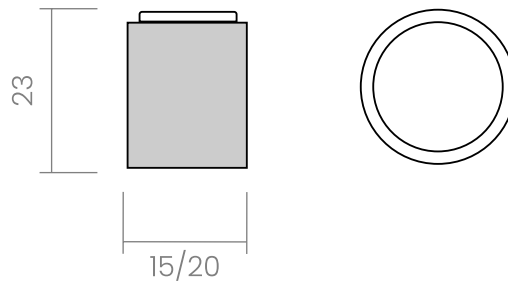

INFO. SPECIFICATIONS

A forged brass cabinet knob with a "zingrinato" grip. Available in 2 sizes: 15mm and 20mm.

INFO. FINISHES & SKU

	PWLS | Powercoat satin brass	956-15/20-PWLS	
	PWGT | Powercoat graphite	956-15/20-PWGT	
	PWIX | Powercoat inox	956-15/20-PWIX	

INFO. INCLUDED

- **1x** cabinet knob
- **1x** bag of screws

INFO. CARE INSTRUCTIONS

Clean with a dry cloth. Do not use brass cleaner as it might affect the protective coating.

INFO. DISCLAIMER

Always seek the advice of professionals when installing these handles.
Groël is not responsible for any inadequate installation that may damage the integrity of the product.
Finishes other than Groël's Powercoat are not recommended for wet or humid environments.

Production processes follow ecological norms.

Made of solid brass

Powercoat LIFELONG GUARANTEE