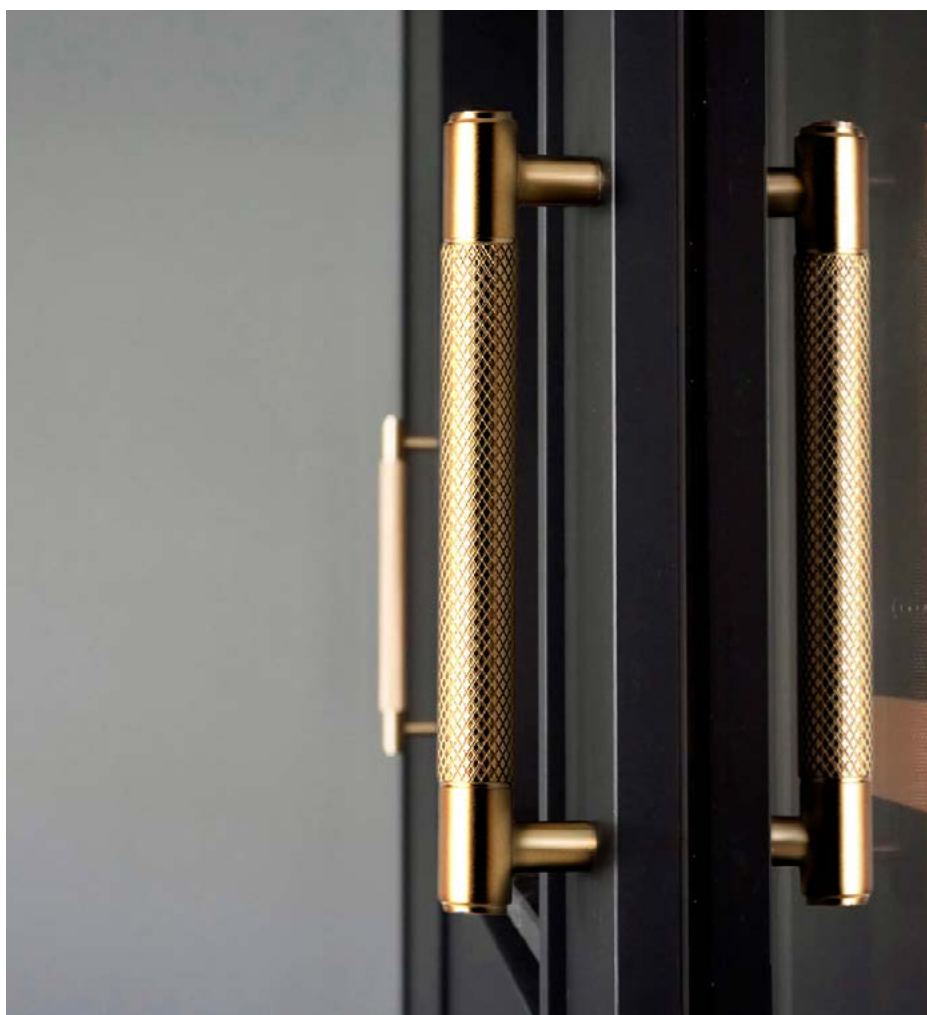

groël

Ibiza

Close your eyes, feel the texture.

The Ibiza cabinet pull handle design with its dynamic, contemporary and coherent style, is presented with a "zingrinato" grip, bringing freshness and informality to your home. This Italian cabinet pull handle design, made of forged brass, is conceived to drawers, doors and wardrobes in bedrooms, dressing rooms, kitchens and bathrooms, perfectly simulating the island's lifestyle.

Available in 3 finishes.

Available in 2 sizes: 96mm, 128mm.

POWERCOAT GRAPHITE

POWERCOAT INOX

POWERCOAT SATIN BRASS

INFO. SPECIFICATIONS

A forged brass cabinet pull handle with a "zingrinato" grip.

INFO. FINISHES & SKU