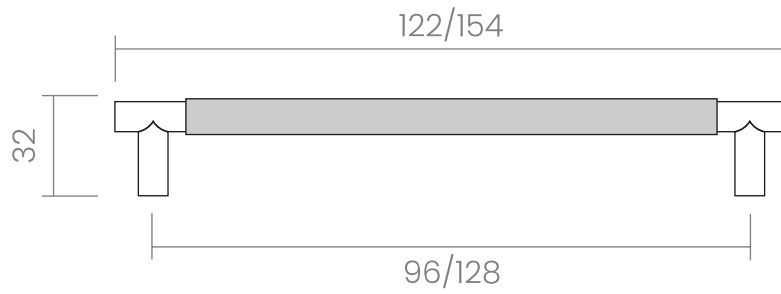

POWERCOAT SATIN BRASS

INFO. SPECIFICATIONS

A forged brass cabinet pull handle with a "zingrinato" grip.

INFO. FINISHES & SKU

	PWLS | Powercoat satin brass	956-A-96-PWLS	
	PWGT | Powercoat graphite	956-A-96-PWGT	
	PWIX | Powercoat inox	956-A-96-PWIX	
	PWLS | Powercoat satin brass	956-A-128-PWLS	
	PWGT | Powercoat graphite	956-A-128-PWGT	
	PWIX | Powercoat inox	956-A-128-PWIX	

INFO. INCLUDED

- **1x** cabinet pull handle
- **1x** bag of screws

INFO. CARE INSTRUCTIONS

Clean with a dry cloth. Do not use brass cleaner as it might affect the protective coating.

INFO. DISCLAIMER

Always seek the advice of professionals when installing these handles. Groël is not responsible for any inadequate installation that may damage the integrity of the product. Finishes other than Groël's Powercoat are not recommended for wet or humid environments.

Production processes follow ecological norms.

Made of solid brass

Powercoat LIFELONG GUARANTEE