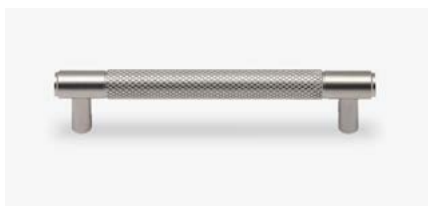

groël

Ibiza

Close your eyes, feel the texture.

The Ibiza cabinet pull handle design with its dynamic, contemporary and coherent style, is presented with a "zingrinato" grip, bringing freshness and informality to your home. This Italian cabinet pull handle design, made of forged brass, is conceived to drawers, doors and wardrobes in bedrooms, dressing rooms, kitchens and bathrooms, perfectly simulating the island's lifestyle.

Available in 3 finishes.

Available in 2 sizes: 96mm, 128mm.

POWERCOAT GRAPHITE

POWERCOAT INOX

POWERCOAT SATIN BRASS

INFO. SPECIFICATIONS

A forged brass cabinet pull handle with a "zingrinato" grip.

INFO. FINISHES & SKU