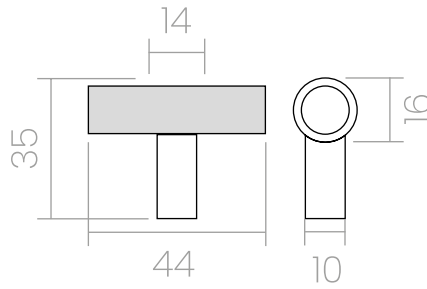

INFO. SPECIFICATIONS

A forged brass t-bar cabinet pull with a "zingrinato" grip.

INFO. FINISHES & SKU

CF | *Gun metal*

956-T-CF

INFO. INCLUDED

1x t-bar cabinet pull

1x bag of screws

INFO. CARE INSTRUCTIONS

Clean with a dry cloth. Do not use brass cleaner as it might affect the protective coating.

INFO. DISCLAIMER

Always seek the advice of professionals when installing these handles.
Groël is not responsible for any inadequate installation that may damage the integrity of the product.
Finishes other than Groël's Powercoat are not recommended for wet or humid environments.

Production processes follow ecological norms.

Made of solid brass

Varnish