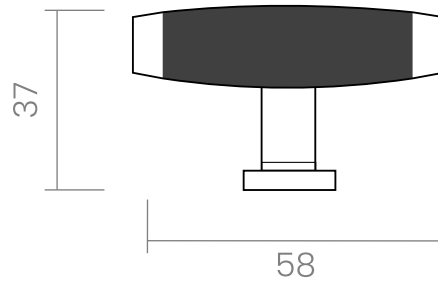

EBONY / POLISHED NICKEL

INFO. SPECIFICATIONS

A forged brass T-bar cabinet pull with an hexagonal shape.

INFO. FINISHES & SKU

	EBSB | <i>Ebony / Unlacquered brass</i>	990-T-EBSB	
	EBNB | <i>Ebony / Polished nickel</i>	990-T-EBNB	

INFO. INCLUDED

- **1x** t-bar cabinet pull
- **1x** bag of screws

INFO. CARE INSTRUCTIONS

Clean with a dry cloth. Do not use brass cleaner as it might affect the protective coating.

INFO. DISCLAIMER

Always seek the advice of professionals when installing these handles.
Groël is not responsible for any inadequate installation that may damage the integrity of the product.
Finishes other than Groël's Powercoat are not recommended for wet or humid environments.

Made of solid brass

Unlacquered

Varnish